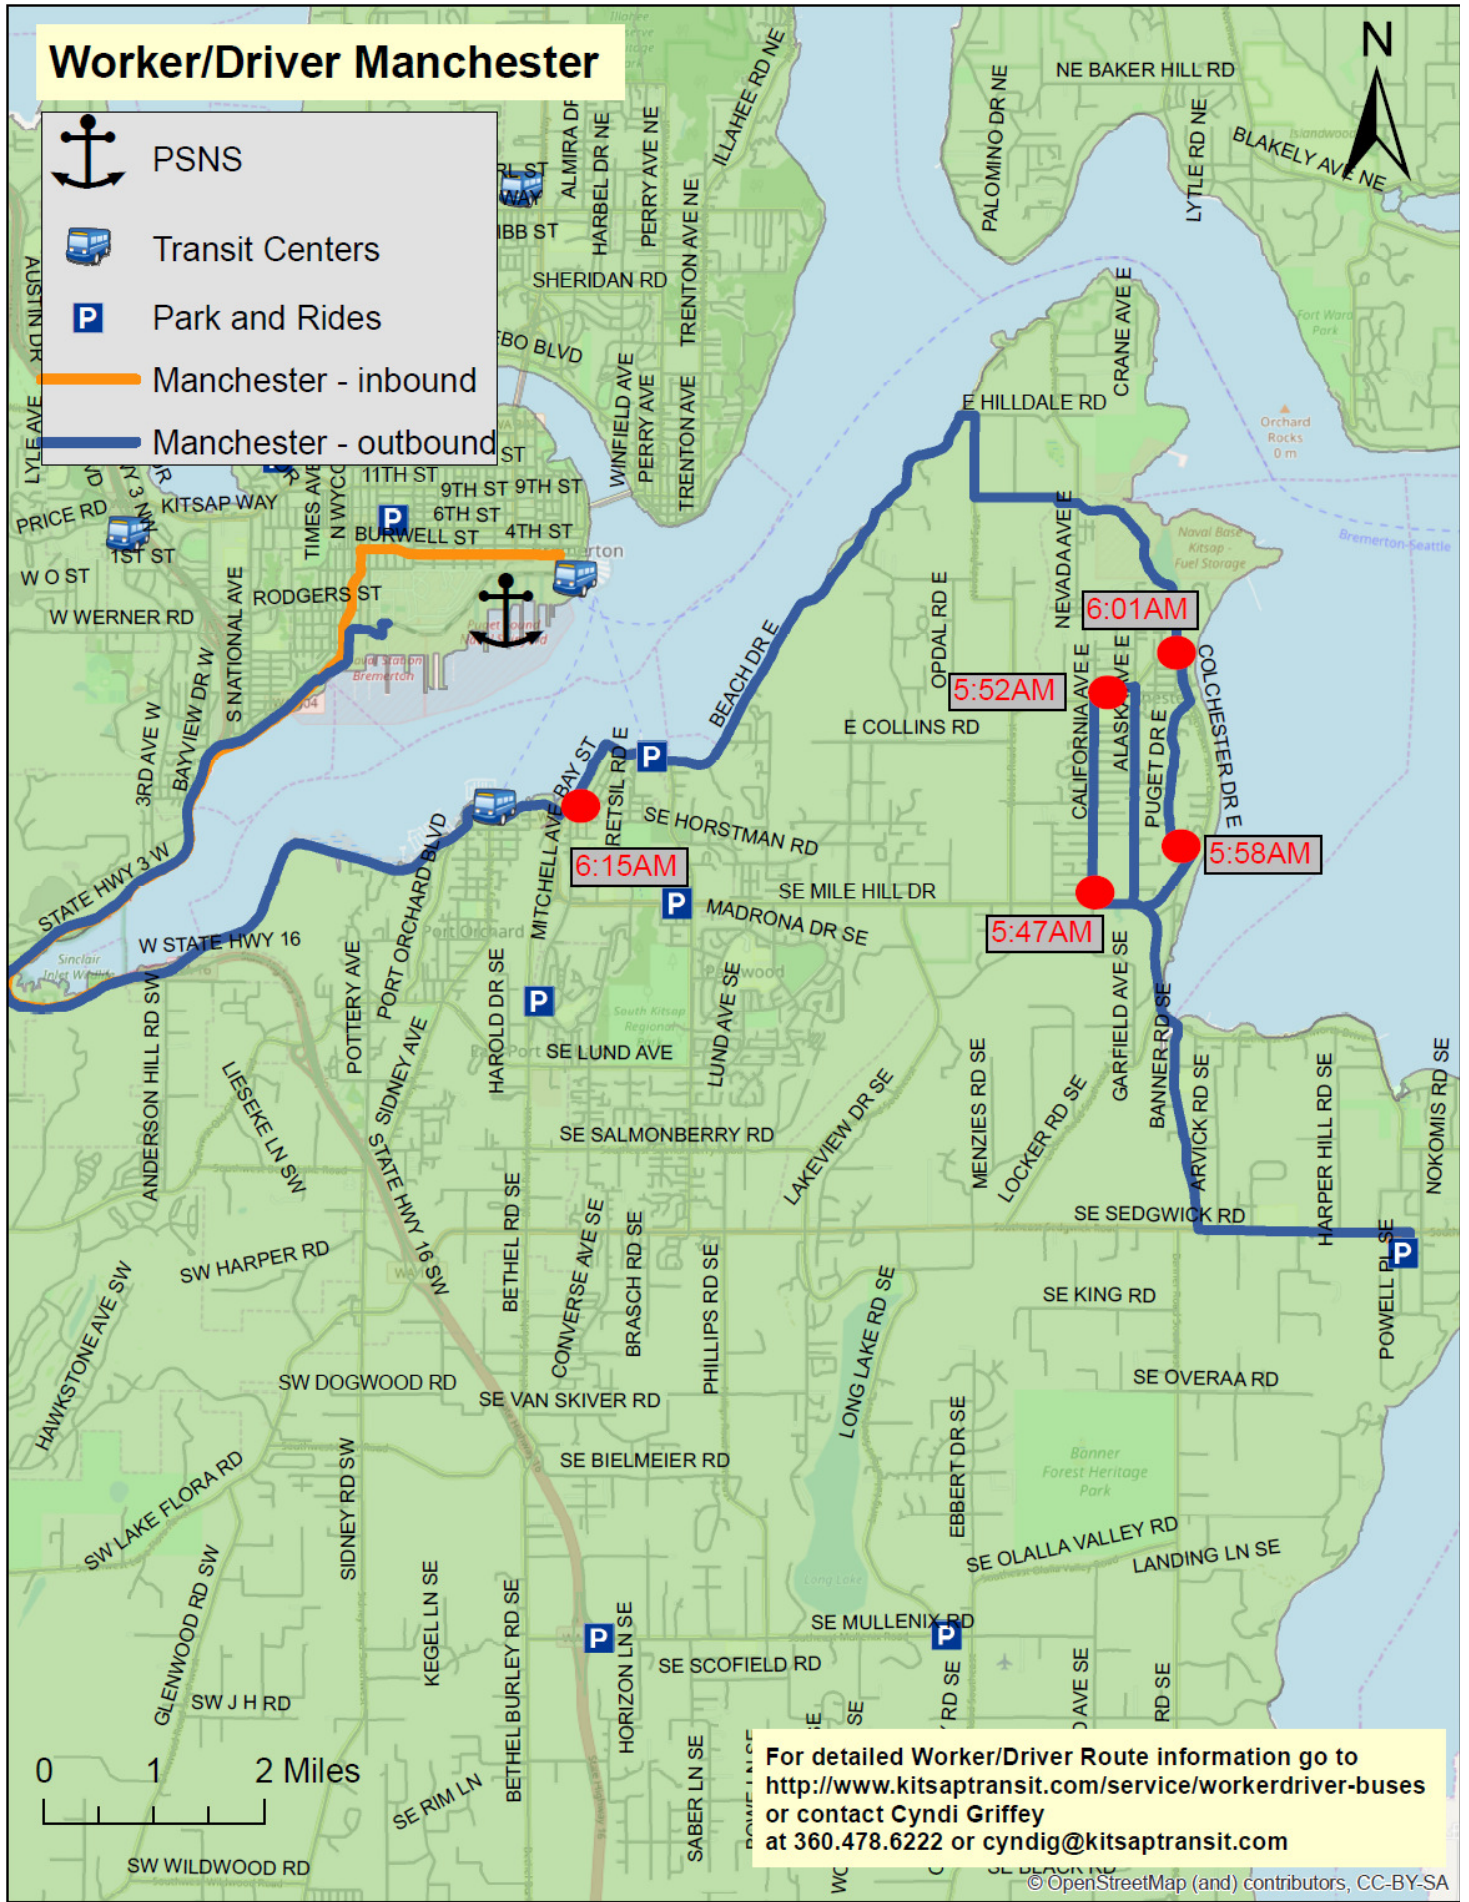

# Worker/Driver Manchester

-  PSNS
-  Transit Centers
-  Park and Rides
-  Manchester - inbound
-  Manchester - outbound

For detailed Worker/Driver Route information go to <http://www.kitsaptransit.com/service/workerdriver-buses> or contact Cyndi Griffey at 360.478.6222 or [cyndig@kitsaptransit.com](mailto:cyndig@kitsaptransit.com)