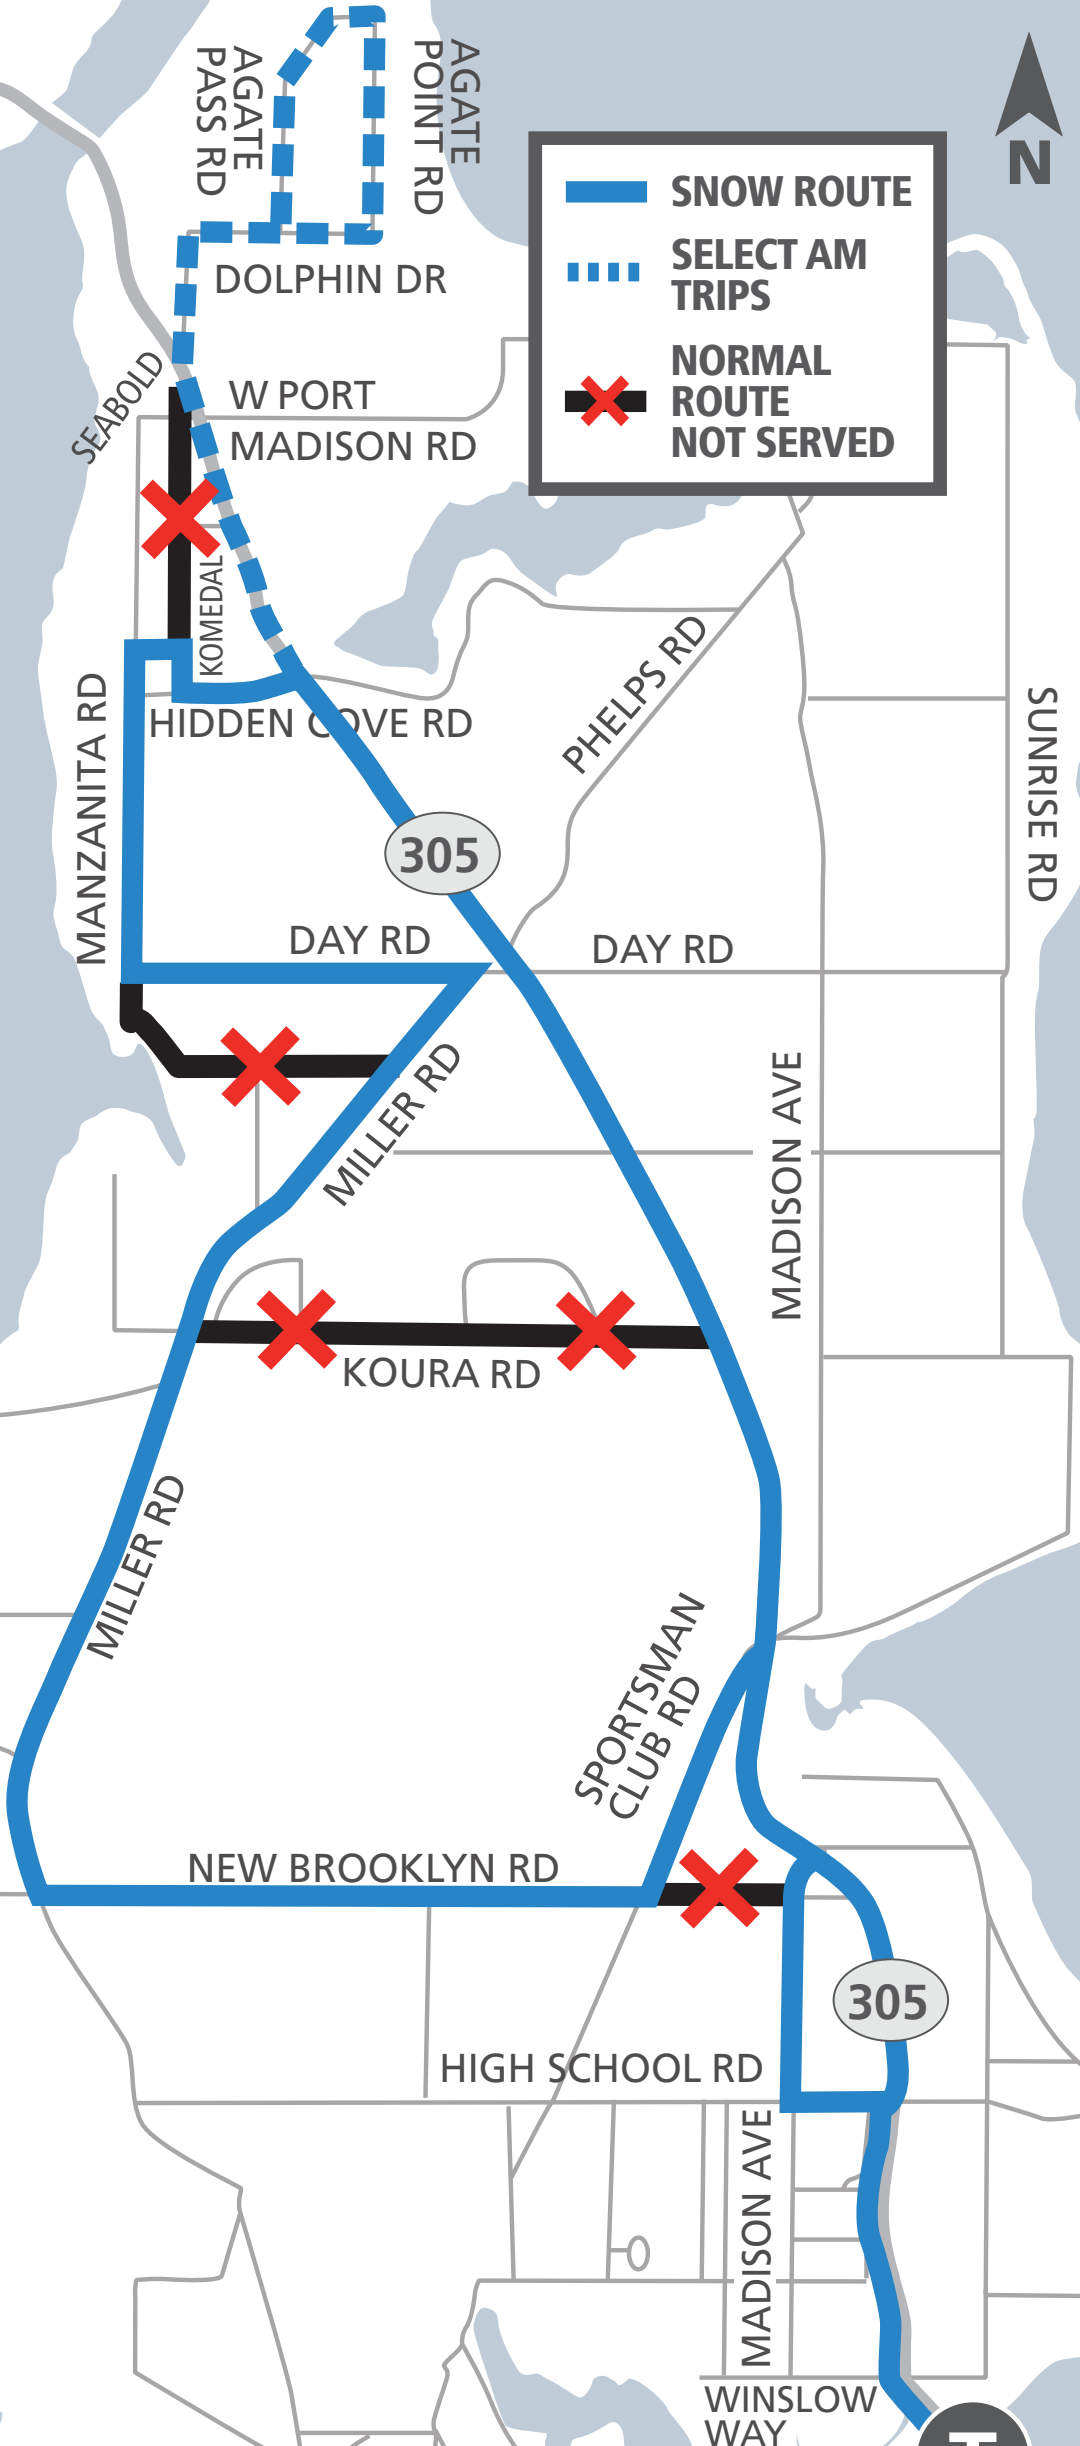

— SNOW ROUTE

- - - SELECT AM TRIPS

✗ NORMAL ROUTE NOT SERVED

BAINBRIDGE ISLAND FERRY TERMINAL
Olympic Dr & Winslow Way