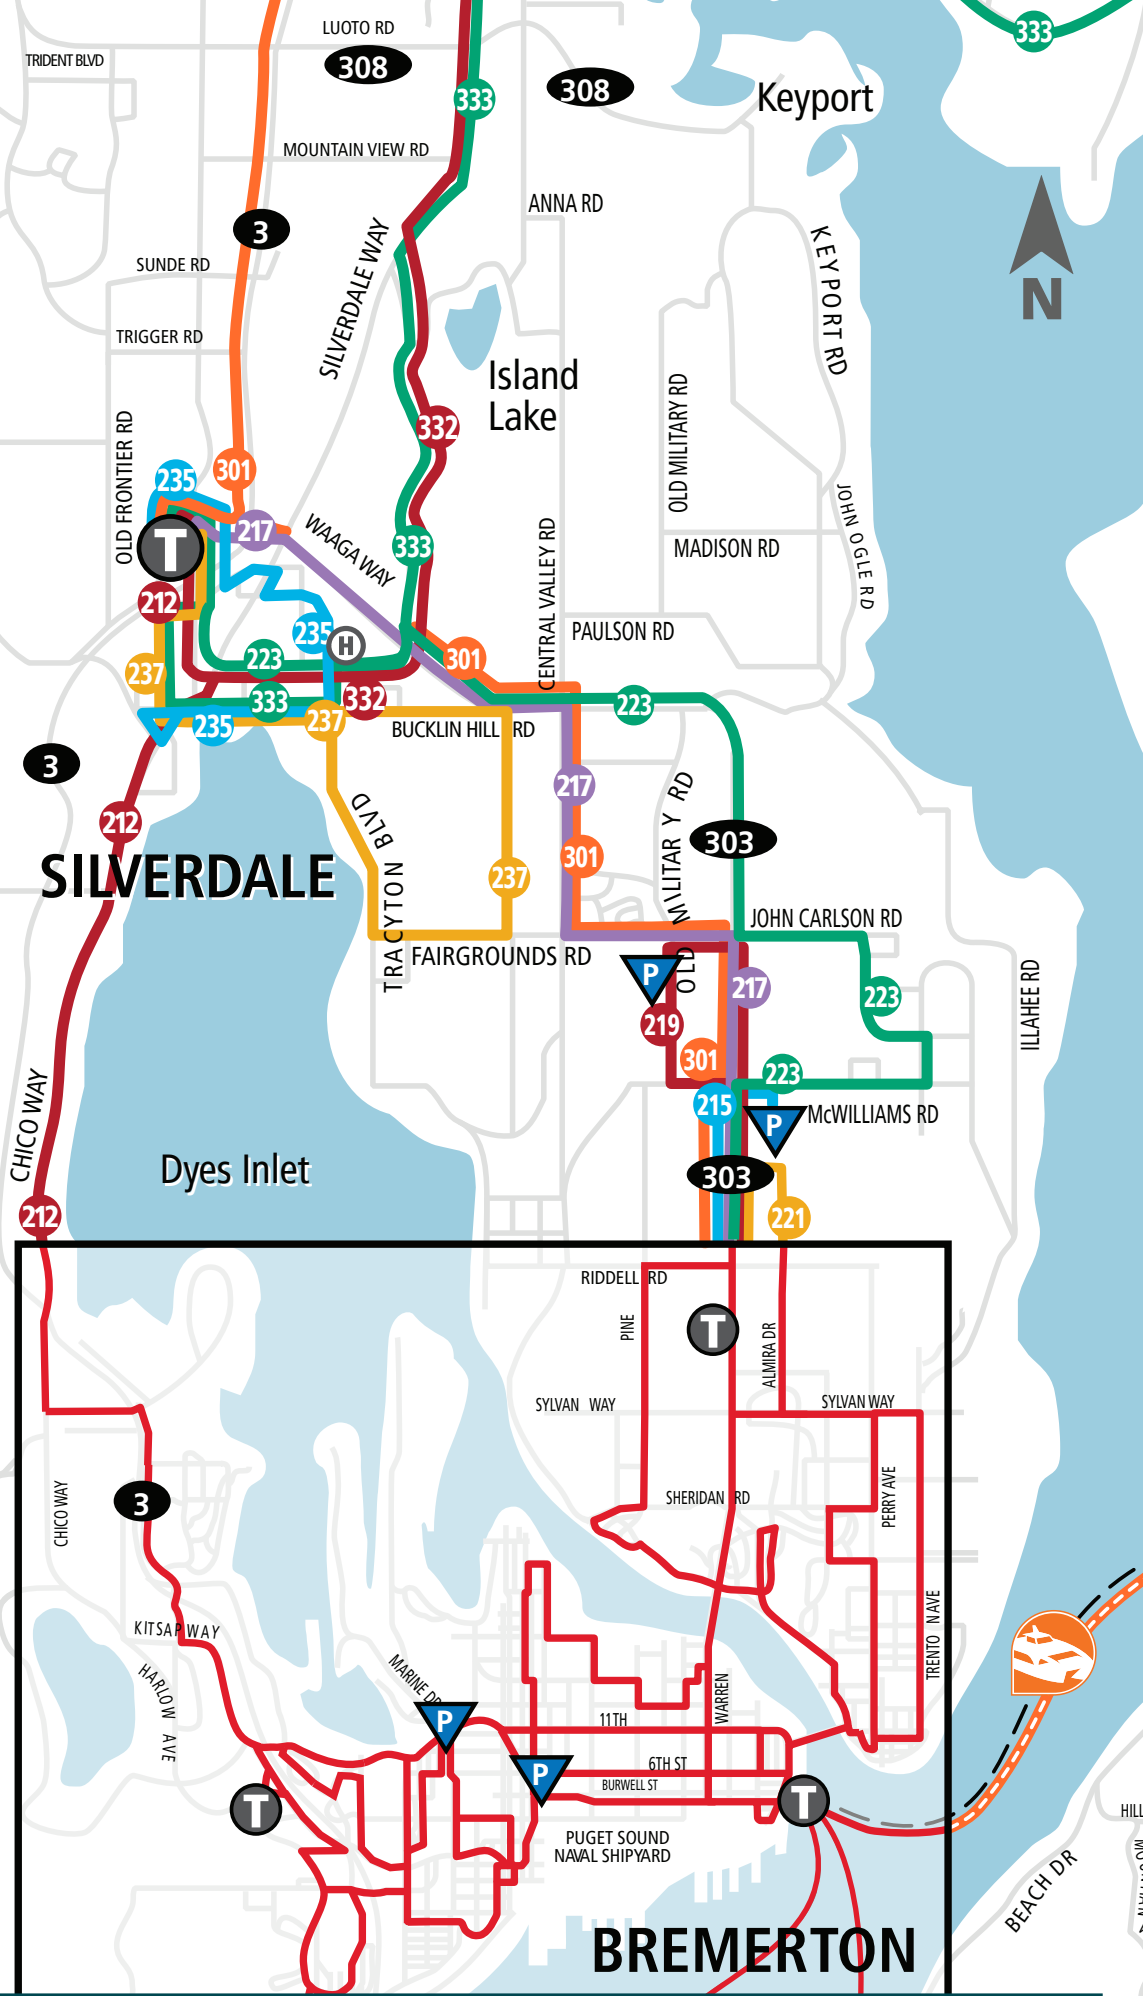

SILVERDALE INSET

KEY

- Inset Routes
- # Bus Routes & Route Numbers
- Roads
- - - Ferry Routes
- Medical Centers
- County Courthouse
- Transfer Center
- Park & Ride Lot
- Highway
- Dial-A-Ride Service Area

BREMERTON INSET