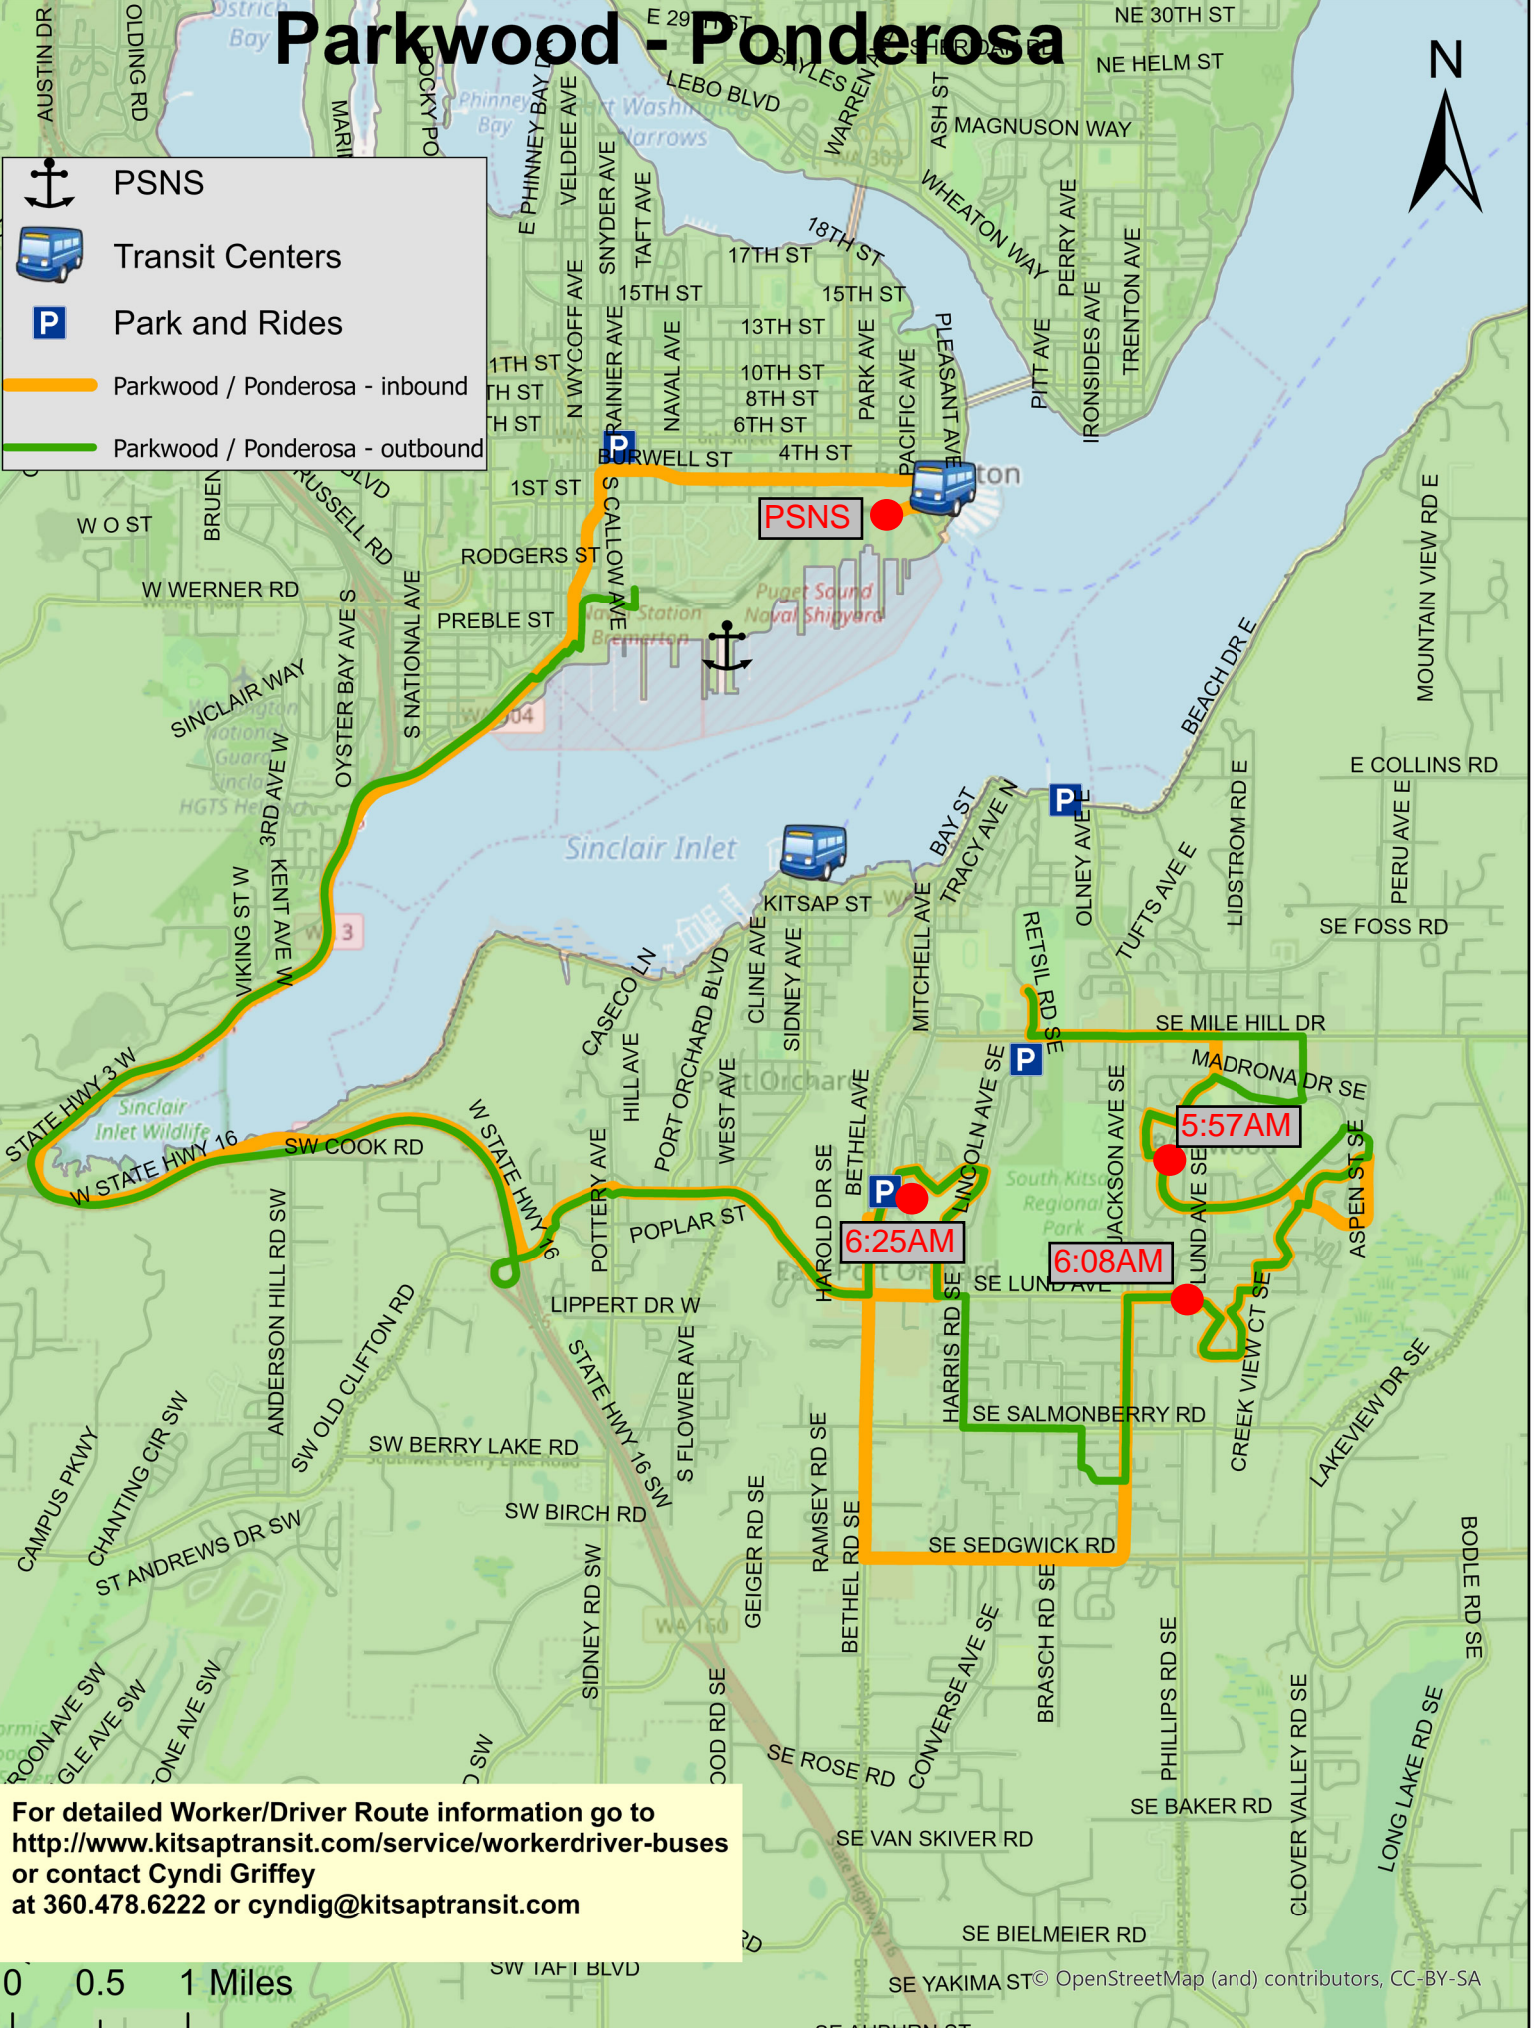

Parkwood - Ponderosa

-  PSNS
-  Transit Centers
-  Park and Rides
-  Parkwood / Ponderosa - inbound
-  Parkwood / Ponderosa - outbound

For detailed Worker/Driver Route information go to <http://www.kitsaptransit.com/service/workerdriver-buses> or contact Cyndi Griffey at 360.478.6222 or cyndig@kitsaptransit.com