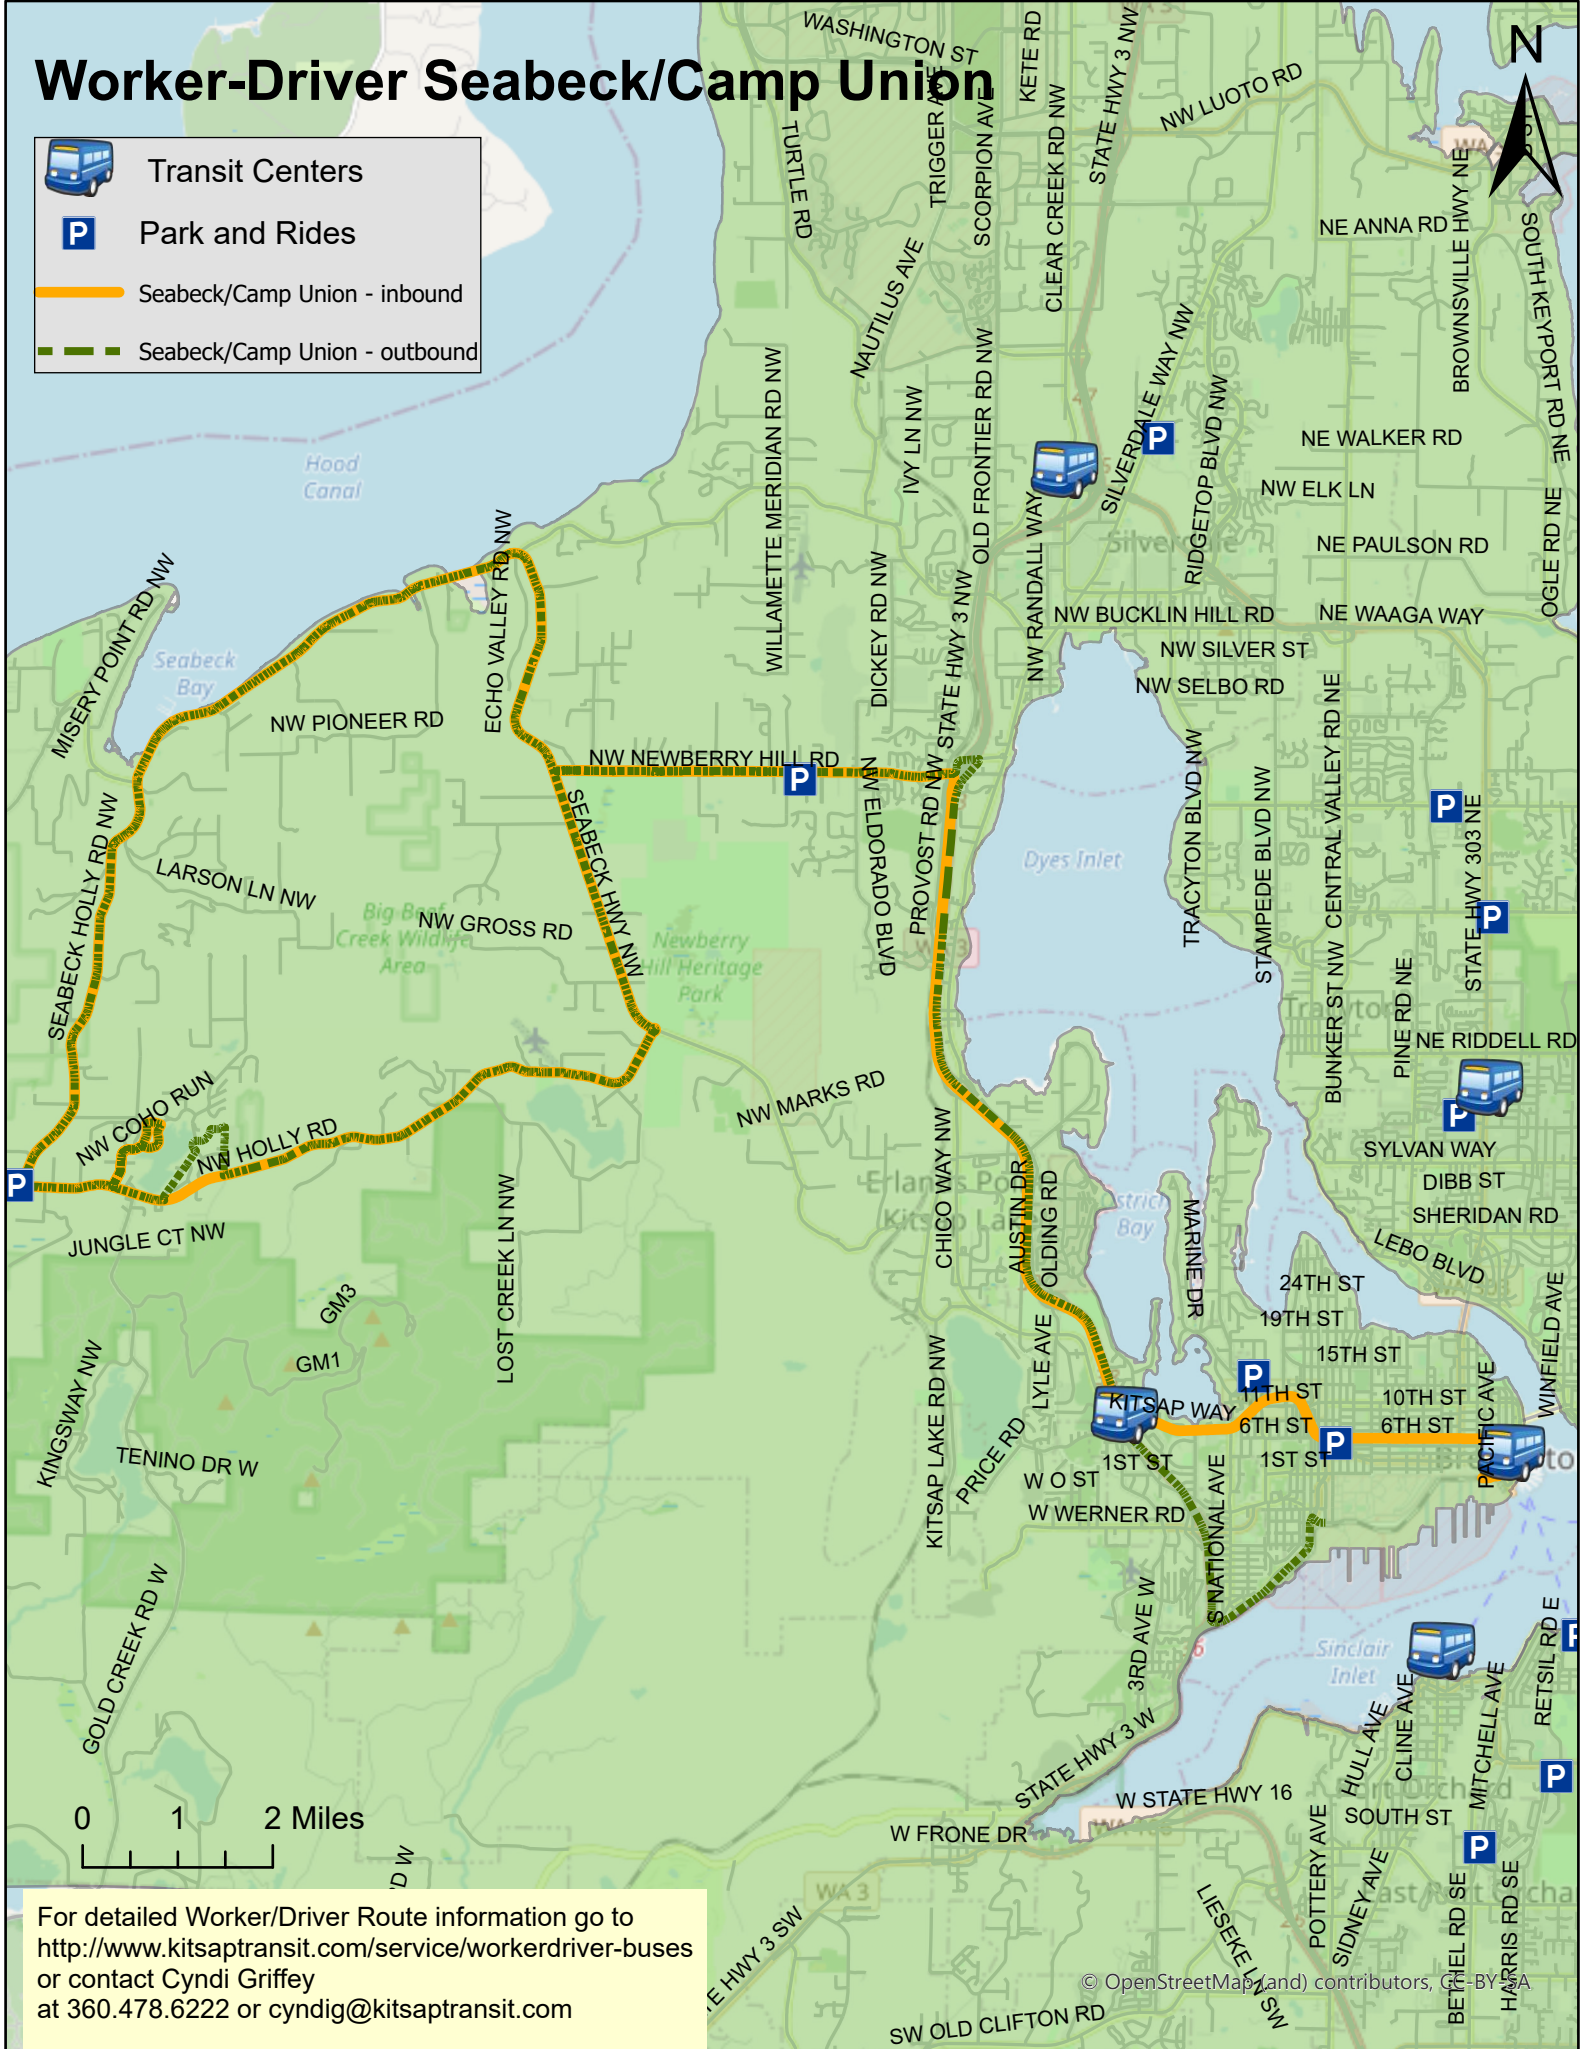

Worker-Driver Seabeck/Camp Union

-  Transit Centers
-  Park and Rides
-  Seabeck/Camp Union - inbound
-  Seabeck/Camp Union - outbound

For detailed Worker/Driver Route information go to <http://www.kitsaptransit.com/service/workerdriver-buses> or contact Cyndi Griffey at 360.478.6222 or cyndig@kitsaptransit.com