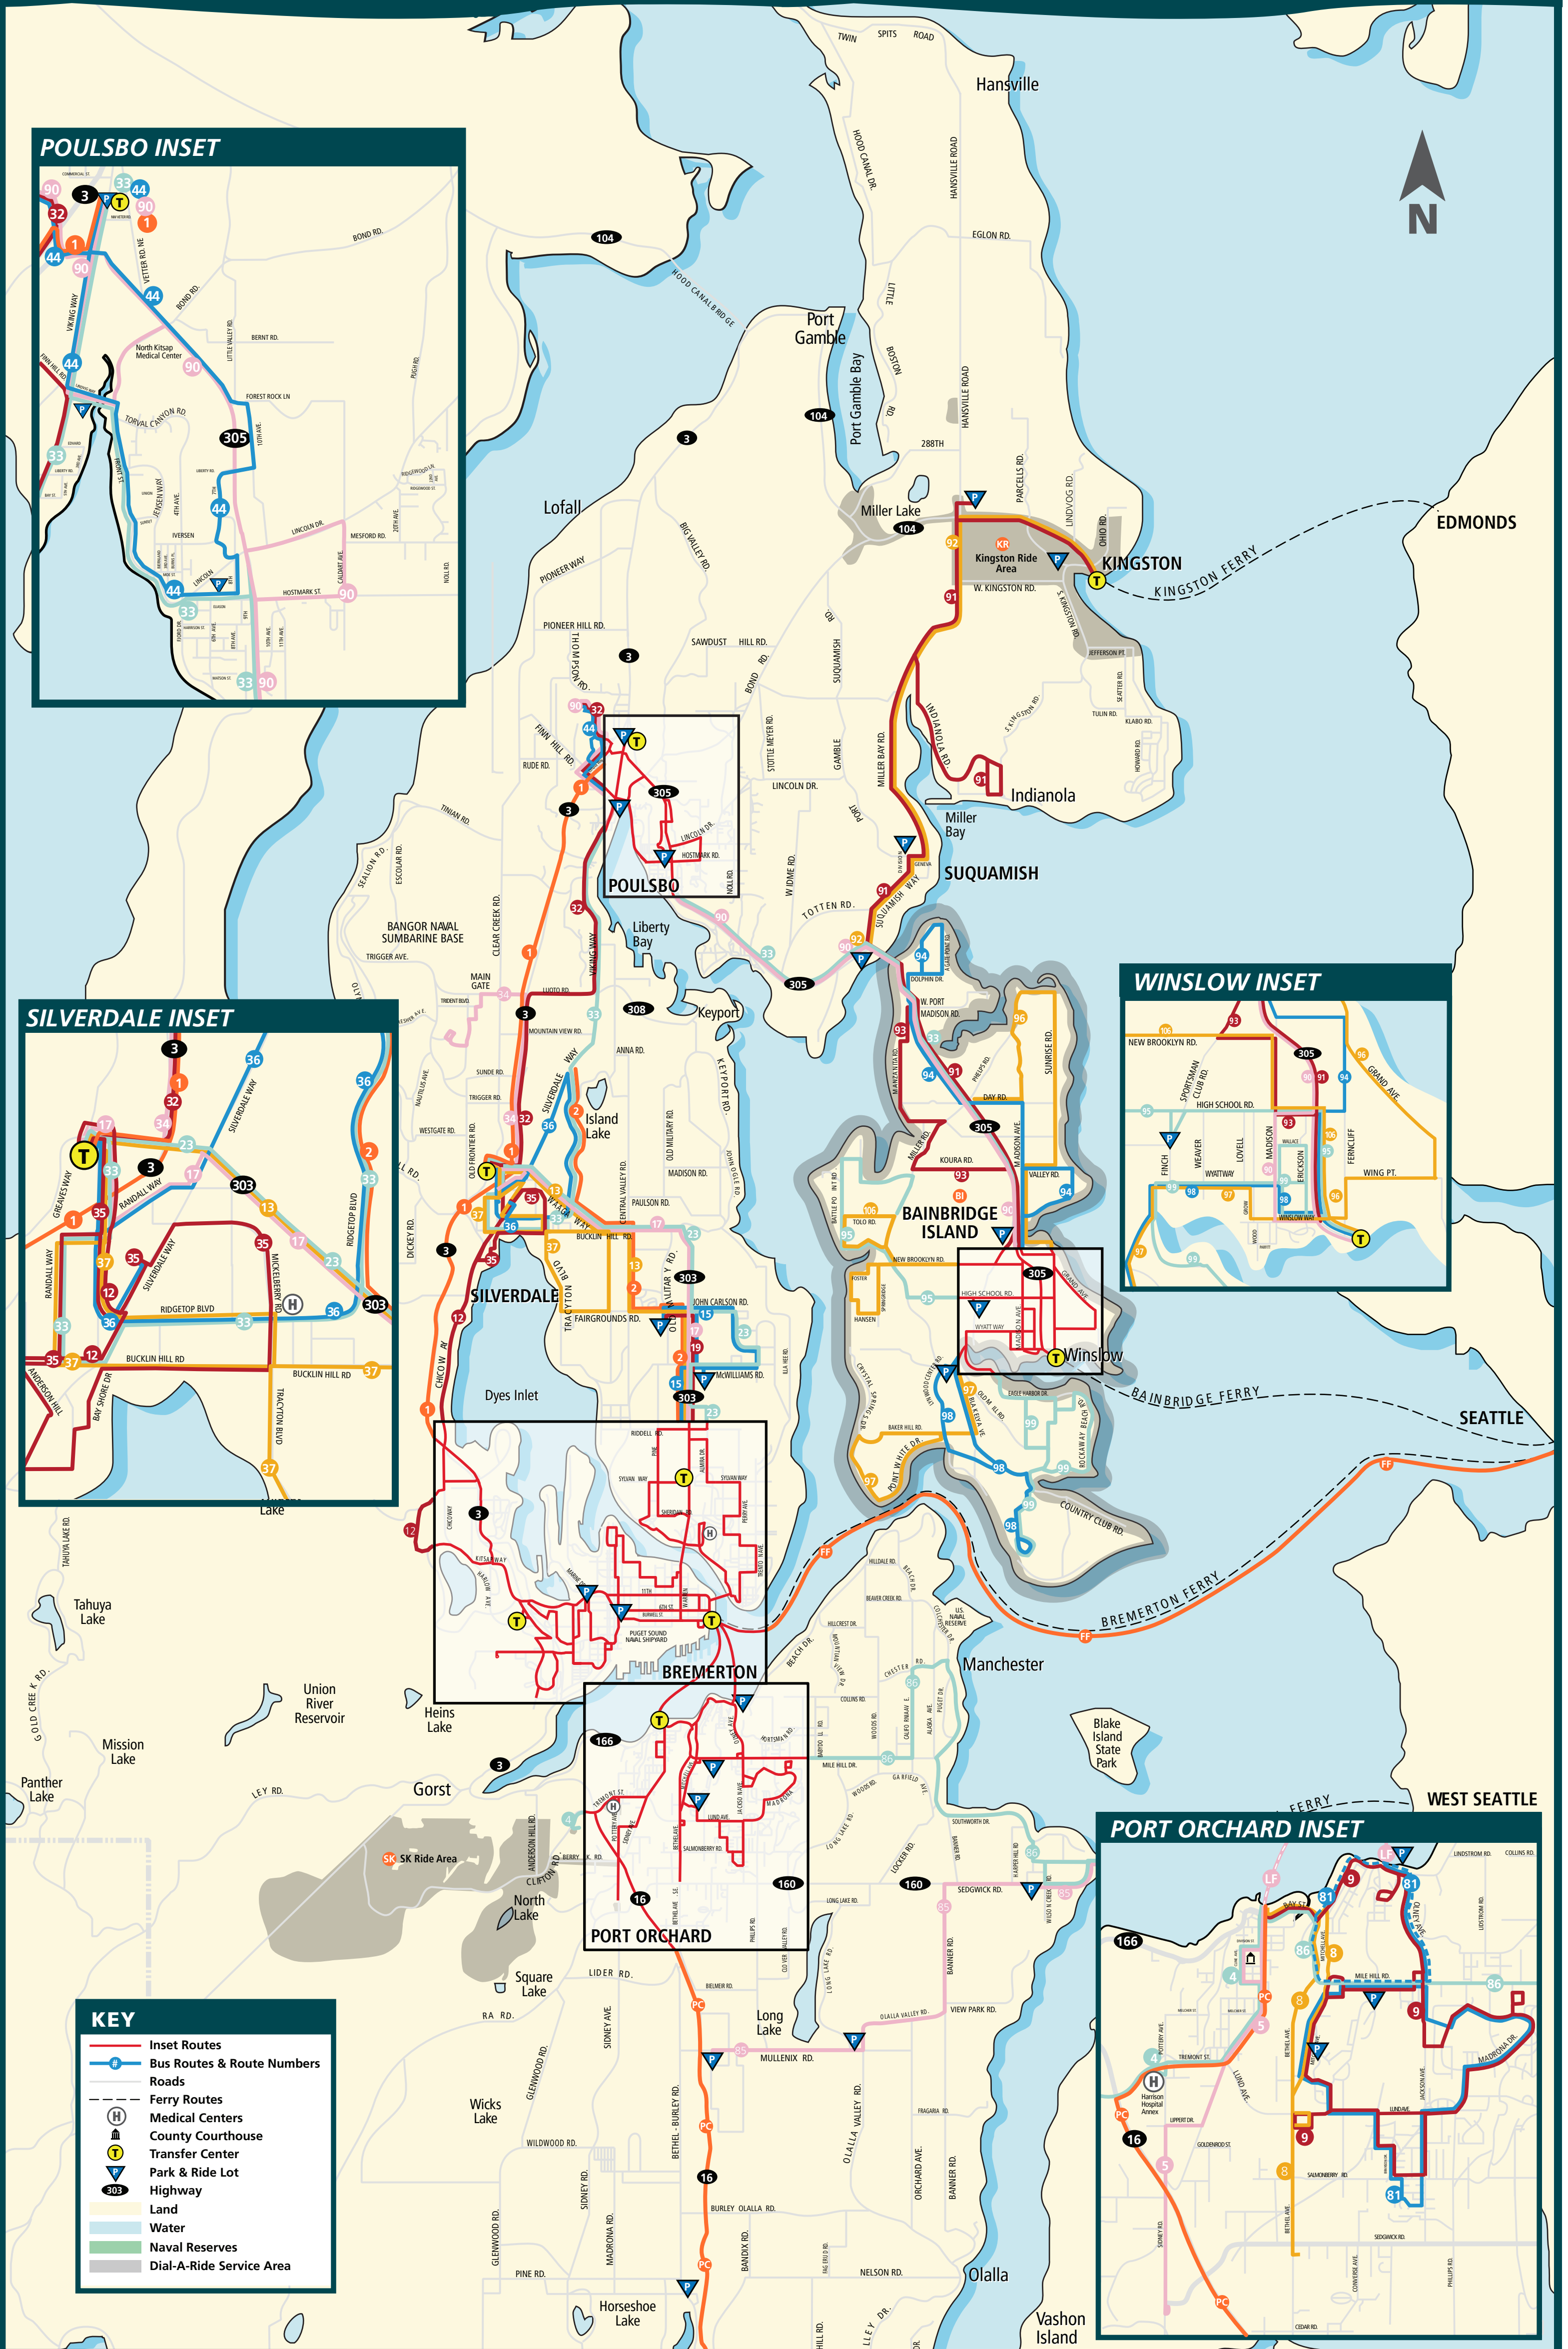

Kitsap Transit System Map

KEY

- Inset Routes
- Bus Routes & Route Numbers
- Roads
- Ferry Routes
- H Medical Centers
- C County Courthouse
- T Transfer Center
- P Park & Ride Lot
- 305 Highway
- Land
- Water
- Naval Reserves
- Dial-A-Ride Service Area

- | | |
|---|--|
| <ul style="list-style-type: none"> 9 South Park 12 Silverdale West 19 Crossroads Shuttle 25 East Park 32 Poughbo/Silverdale 35 Old Town 91 Kingston/Bainbridge 93 Manzanita | <ul style="list-style-type: none"> 4 Tremont 22 Gateway Express 23 Kariotis 26 Bay Vista 33 Silverdale/Bainbridge 86 Southworth Shuttle 95 Battle Point 99 Bill Point |
| <ul style="list-style-type: none"> 15 McWilliams Shuttle 20 Navy Yard City 36 Ridgetop Shuttle 44 Poughbo Central Loop 81 Annapolis Commuter 94 Agate Point 98 Fort Ward | <ul style="list-style-type: none"> 5 Sidney 11 Crosstown Limited 17 Silverdale East 34 Bangor Shuttle 85 Mullenix Express 90 Poughbo/Bainbridge LF Local Foot Ferries |
| <ul style="list-style-type: none"> 8 Bethel 13 Parkwood East Limited 21 Perry Avenue 24 Olympic College 37 Fairgrounds Shuttle 92 Kingston/Squamish 96 Sunrise 97 Crystal Springs 106 Fletcher Bay | <ul style="list-style-type: none"> 1 North Kitsap Express 2 Central Kitsap Express FF Fast Ferry Bremerton - Seattle PC Purdy Connection KR Kingston Ride SK SK Ride BI BI Ride |

This map is intended for general transit information only, and subject to change. Refer to individual schedules for specific information.