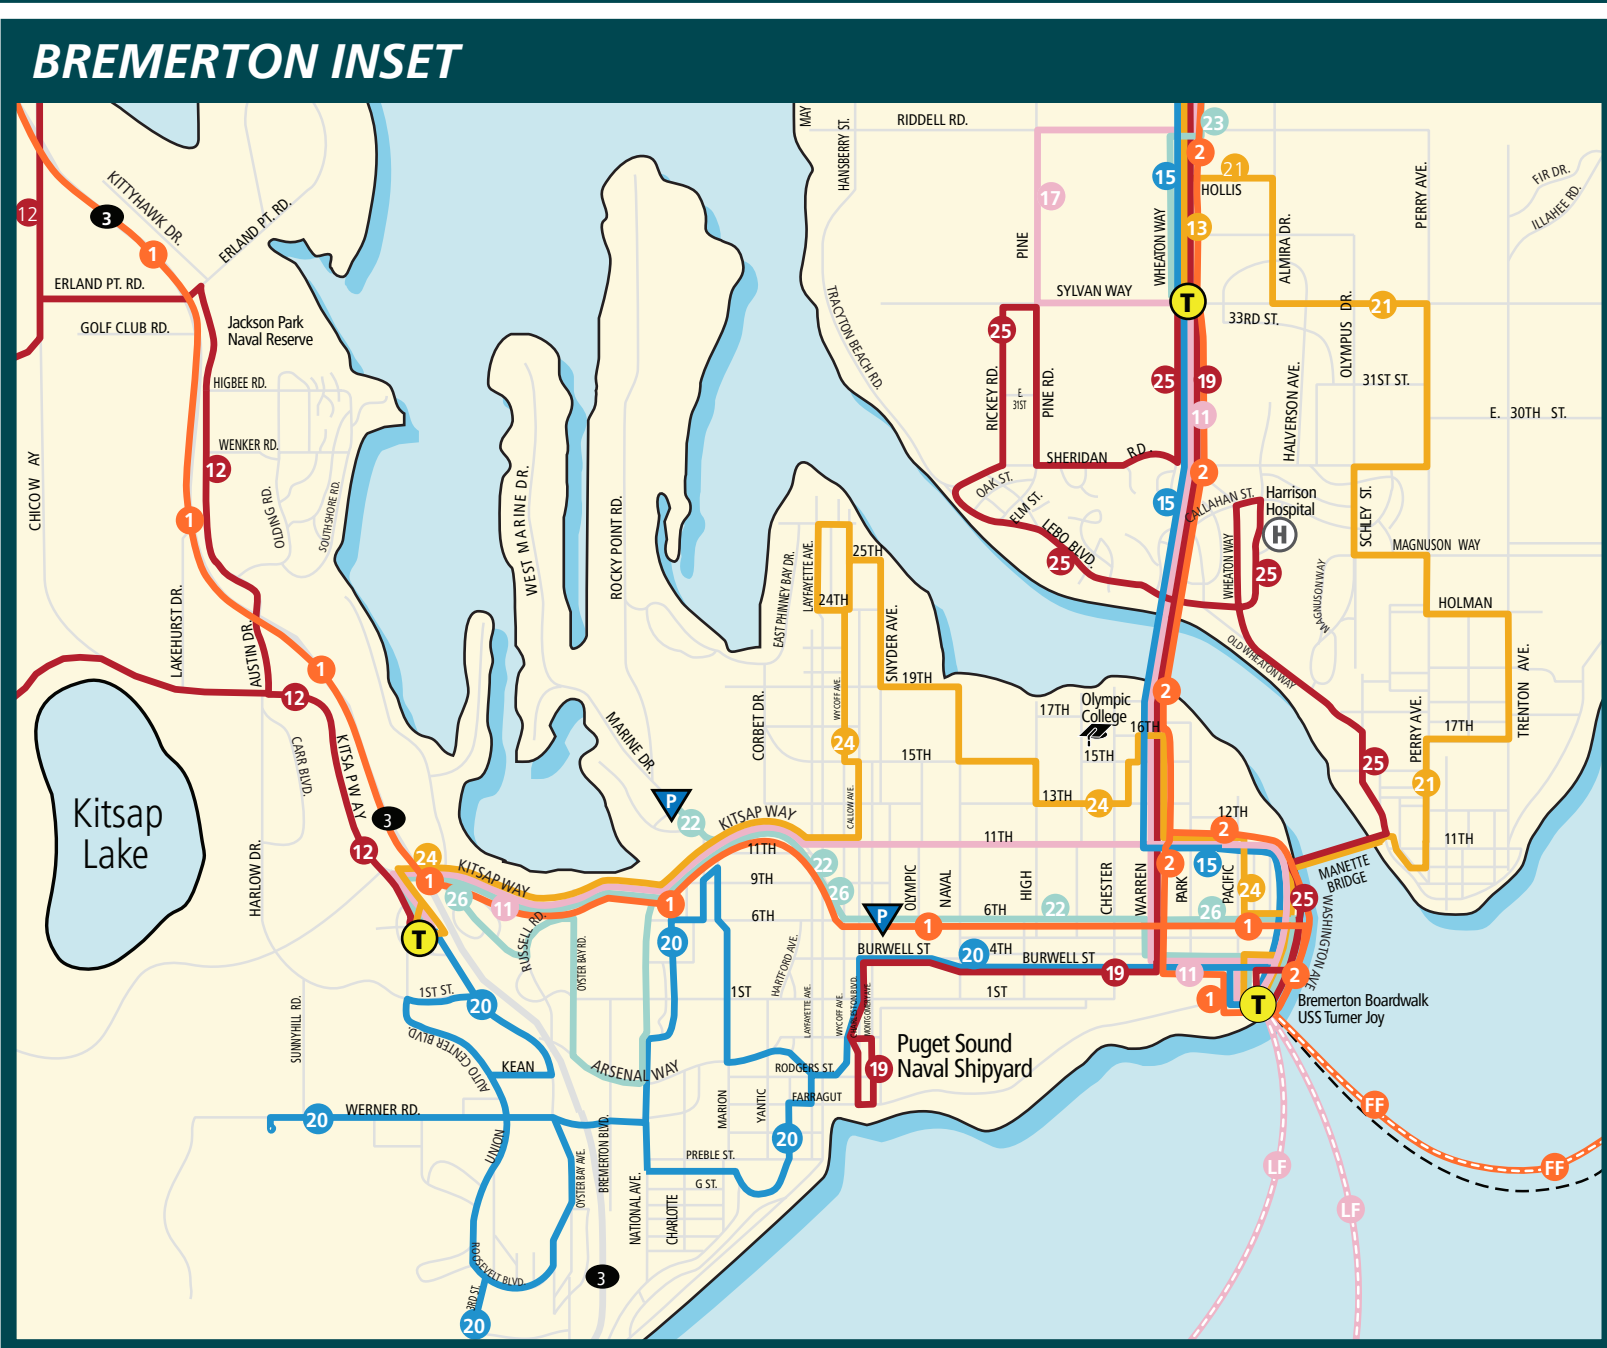

Kitsap Transit System Map

KEY

- Inset Routes
- Bus Routes & Route Numbers
- Roads
- Ferry Routes
- H Medical Centers
- C County Courthouse
- T Transfer Center
- P Park & Ride Lot
- 305 Highway
- Land
- Water
- Naval Reserves
- Dial-A-Ride Service Area

- | | |
|---|--|
| <ul style="list-style-type: none"> 9 South Park 12 Silverdale West 19 Crossroads Shuttle 25 East Park 32 Poughbo/Silverdale 35 Old Town 91 Kingston/Bainbridge 93 Manzanita | <ul style="list-style-type: none"> 4 Tremont 22 Gateway Express 23 Kariotis 26 Bay Vista 33 Silverdale/Bainbridge 86 Southworth Shuttle 95 Battle Point 99 Bill Point |
| <ul style="list-style-type: none"> 15 McWilliams Shuttle 20 Navy Yard City 36 Ridgetop Shuttle 44 Poughbo Central Loop 81 Annapolis Commuter 94 Agate Point 98 Fort Ward | <ul style="list-style-type: none"> 5 Sidney 11 Crosstown Limited 17 Silverdale East 34 Bangor Shuttle 85 Mullenix Express 90 Poughbo/Bainbridge LF Local Foot Ferries |
| <ul style="list-style-type: none"> 8 Bethel 13 Parkwood East Limited 21 Perry Avenue 24 Olympic College 37 Fairgrounds Shuttle 92 Kingston/Squamish 96 Sunrise 97 Crystal Springs 106 Fletcher Bay | <ul style="list-style-type: none"> 1 North Kitsap Express 2 Central Kitsap Express FF Fast Ferry Bremerton - Seattle PC Purdy Connection KR Kingston Ride SK SK Ride BI BI Ride |

This map is intended for general transit information only, and subject to change. Refer to individual schedules for specific information.