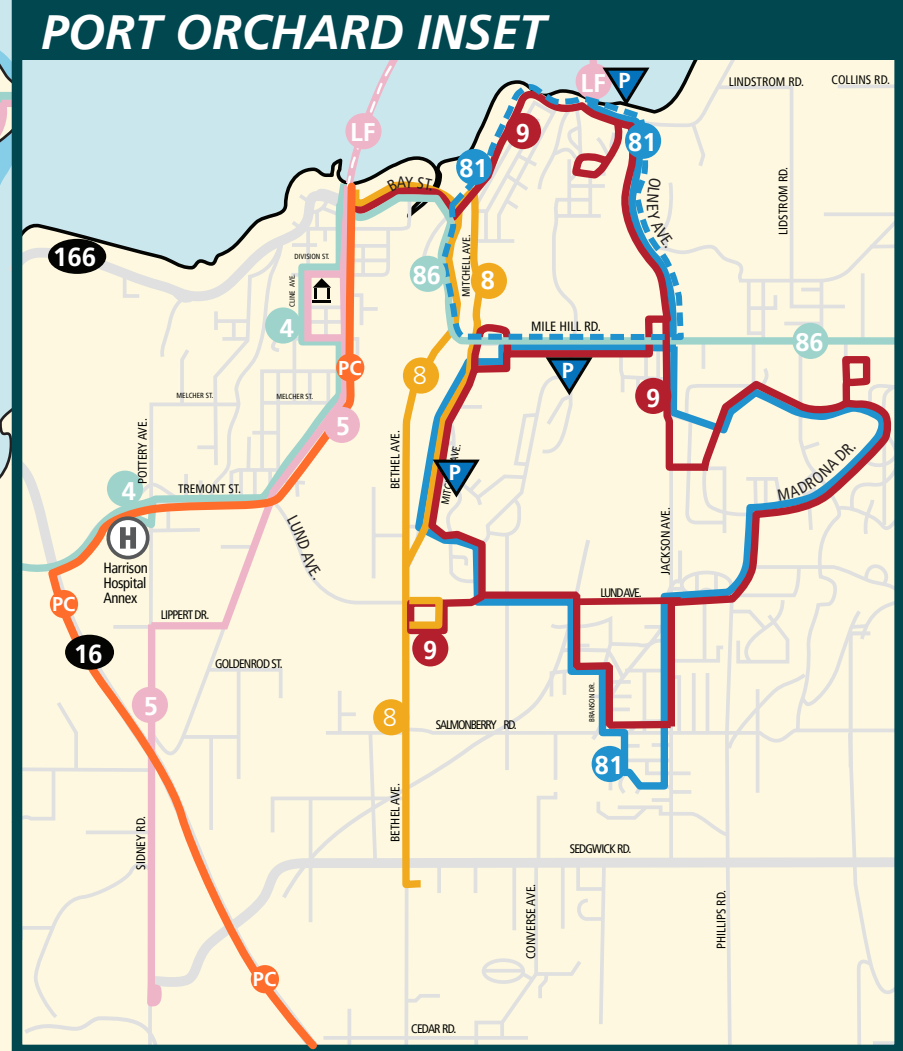

Kitsap Transit System Map

KEY

- Inset Routes
- Bus Routes & Route Numbers
- Roads
- Ferry Routes
- H Medical Centers
- C County Courthouse
- T Transfer Center
- P Park & Ride Lot
- 305 Highway
- Land
- Water
- Naval Reserves
- Dial-A-Ride Service Area

- | | |
|---|--|
| <ul style="list-style-type: none"> 9 South Park 12 Silverdale West 19 Crossroads Shuttle 25 East Park 32 Poughbo/Silverdale 35 Old Town 91 Kingston/Bainbridge 93 Manzanita | <ul style="list-style-type: none"> 4 Tremont 22 Gateway Express 23 Kariotis 26 Bay Vista 33 Silverdale/Bainbridge 86 Southworth Shuttle 95 Battle Point 99 Bill Point |
| <ul style="list-style-type: none"> 15 McWilliams Shuttle 20 Navy Yard City 36 Ridgetop Shuttle 44 Poughbo Central Loop 81 Annapolis Commuter 94 Agate Point 98 Fort Ward | <ul style="list-style-type: none"> 5 Sidney 11 Crosstown Limited 17 Silverdale East 34 Bangor Shuttle 85 Mullenix Express 90 Poughbo/Bainbridge LF Local Foot Ferries |
| <ul style="list-style-type: none"> 8 Bethel 13 Parkwood East Limited 21 Perry Avenue 24 Olympic College 37 Fairgrounds Shuttle 92 Kingston/Squamish 96 Sunrise 97 Crystal Springs 106 Fletcher Bay | <ul style="list-style-type: none"> 1 North Kitsap Express 2 Central Kitsap Express FF Fast Ferry Bremerton - Seattle PC Purdy Connection KR Kingston Ride SK SK Ride BI BI Ride |

This map is intended for general transit information only, and subject to change. Refer to individual schedules for specific information.