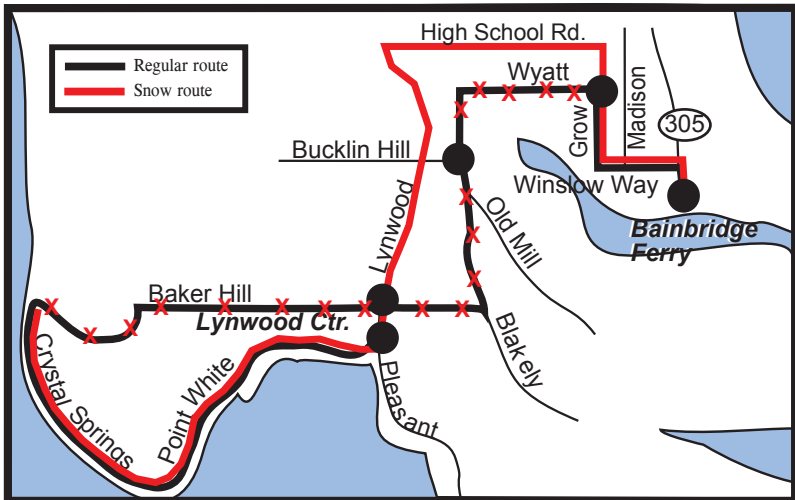

# #97 Crystal Springs

PM trips and AM trips arriving at Bainbridge Terminal at 6:10am, 6:50am and 7:45am

# #97 Crystal Springs

AM trips arriving at Bainbridge Terminal at 5:10am and 8:35am