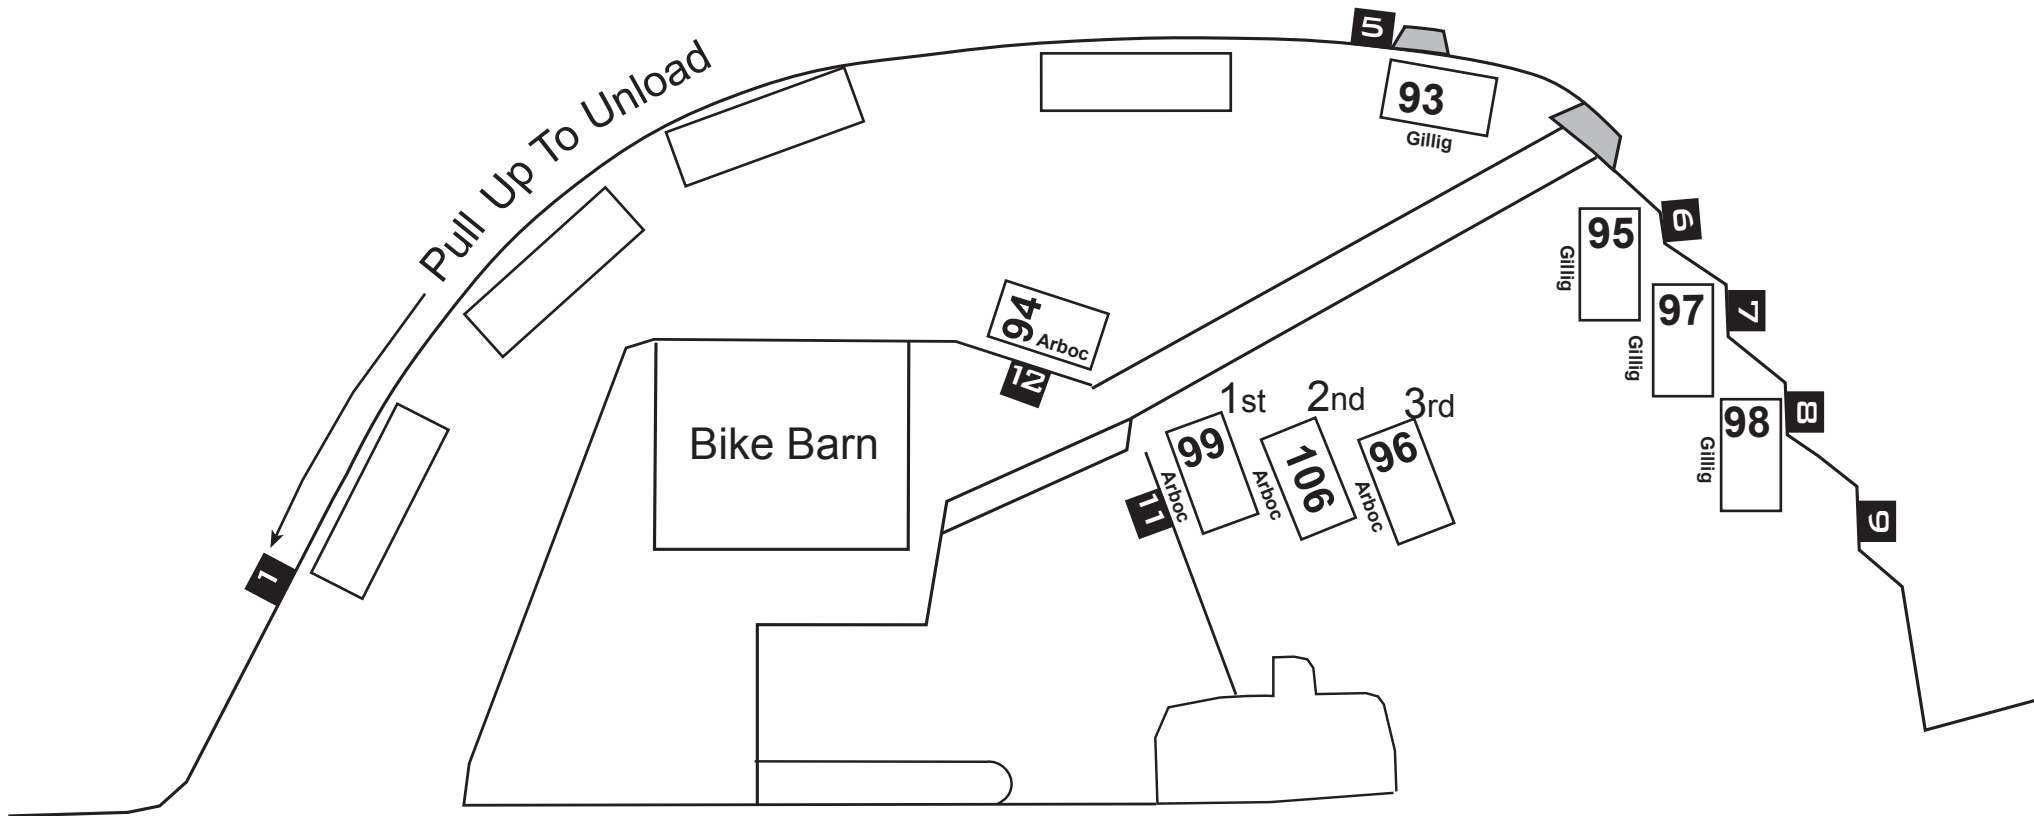

Bainbridge Island Transfer Center AM Peak Staging Diagram Ferry Departures at 6:20am, 7:05am, 7:55am

- 40 foot Gilligs move forward before unloading riders to accommodate all buses

- #96, #99 and #106 buses: 1st bus to arrive pulls closest to the fence and crosswalk in space #11. 2nd bus in parks just outside 1st bus. 3rd bus parks just outside 2nd bus.