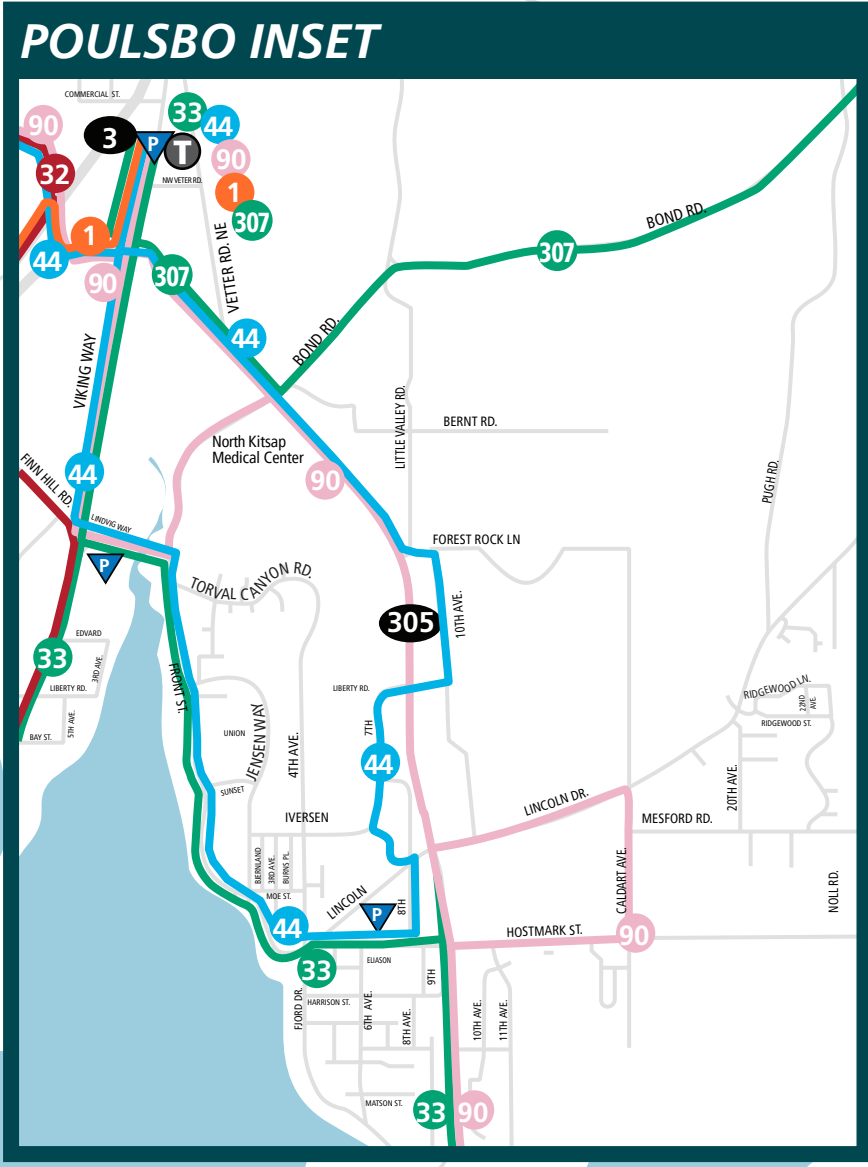

# Kitsap Transit System Map

- 9 South Park
  - 19 Crossroads Shuttle
  - 32 Poulsbo/Silverdale
  - 35 Old Town
  - 91 Kingston/Bainbridge
  - 93 Manzanita
  - 212 Bremerton/Silverdale West
- 
- 15 McWilliams Shuttle
  - 20 Navy Yard City
  - 36 Ridgetop Shuttle
  - 44 Poulsbo Central Loop
  - 81 Annapolis Commuter
  - 94 Agate Point
  - 98 Fort Ward
  - 302 Kingston/Suquamish Fast Ferry
- 
- 8 Bethel
  - 21 Perry Avenue
  - 24 Olympic College
  - 37 Fairgrounds Shuttle
  - 92 Kingston/Suquamish
  - 96 Sunrise
  - 97 Crystal Springs
  - 106 Fletcher Bay

- 4 Tremont
  - 22 Gateway Express
  - 23 Kariotis
  - 26 Bay Vista
  - 33 Silverdale/Bainbridge
  - 86 Southworth Shuttle
  - 95 Battle Point
  - 99 Bill Point
  - 225 Sheridan Park
  - 307 Kingston/North Viking Fast Ferry Express
- 
- 5 Sidney
  - 34 Bangor Shuttle
  - 85 Mullenix Express
  - 90 Poulsbo/Bainbridge
  - 217 Bremerton/Silverdale East
  - LF Local Foot Ferries
- 
- 1 North Kitsap Express
  - 2 Central Kitsap Express
  - FF Fast Ferry Bremerton - Seattle
  - PC Purdy Connection
  - KR Kingston Ride
  - SK SK Ride
  - BI BI Ride

This map is intended for general transit information only, and subject to change. Refer to individual schedules for specific information.