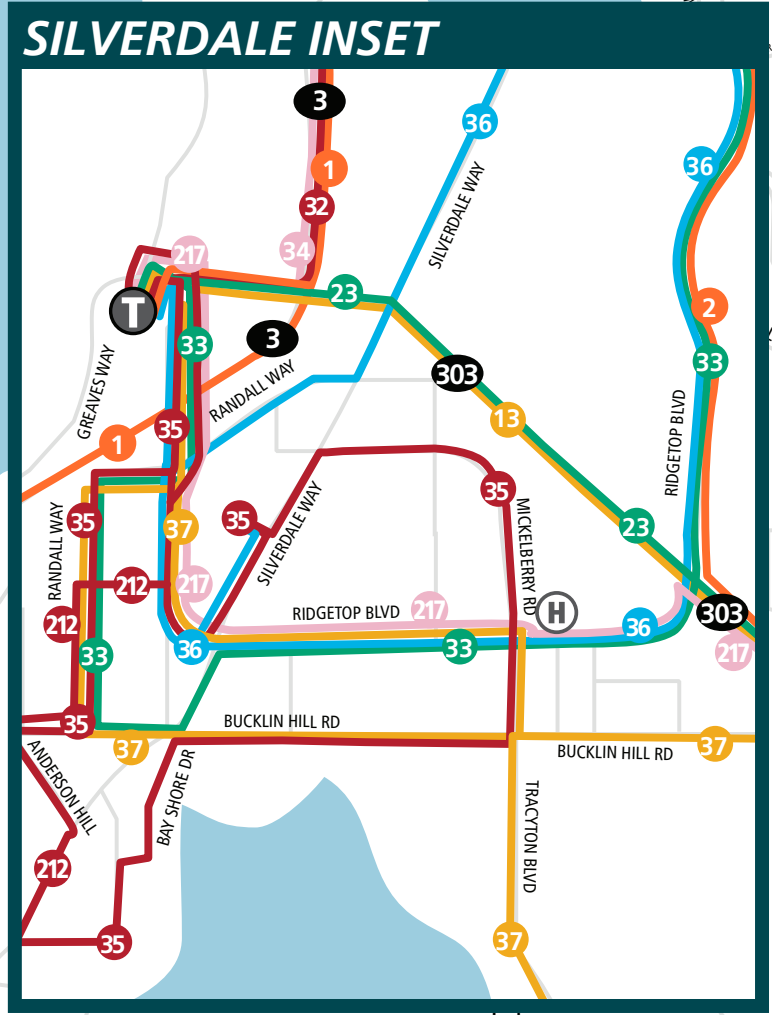

# Kitsap Transit System Map

- 9 South Park
  - 19 Crossroads Shuttle
  - 32 Poulsbo/Silverdale
  - 35 Old Town
  - 91 Kingston/Bainbridge
  - 93 Manzanita
  - 212 Bremerton/Silverdale West
- 
- 15 McWilliams Shuttle
  - 20 Navy Yard City
  - 36 Ridgetop Shuttle
  - 44 Poulsbo Central Loop
  - 81 Annapolis Commuter
  - 94 Agate Point
  - 98 Fort Ward
  - 302 Kingston/Suquamish Fast Ferry
- 
- 8 Bethel
  - 21 Perry Avenue
  - 24 Olympic College
  - 37 Fairgrounds Shuttle
  - 92 Kingston/Suquamish
  - 96 Sunrise
  - 97 Crystal Springs
  - 106 Fletcher Bay

- 4 Tremont
  - 22 Gateway Express
  - 23 Kariotis
  - 26 Bay Vista
  - 33 Silverdale/Bainbridge
  - 86 Southworth Shuttle
  - 95 Battle Point
  - 99 Bill Point
  - 225 Sheridan Park
  - 307 Kingston/North Viking Fast Ferry Express
- 
- 5 Sidney
  - 34 Bangor Shuttle
  - 85 Mullenix Express
  - 90 Poulsbo/Bainbridge
  - 217 Bremerton/Silverdale East
  - LF Local Foot Ferries
- 
- 1 North Kitsap Express
  - 2 Central Kitsap Express
  - FF Fast Ferry Bremerton - Seattle
  - PC Purdy Connection
  - KR Kingston Ride
  - SK SK Ride
  - BI BI Ride

This map is intended for general transit information only, and subject to change. Refer to individual schedules for specific information.