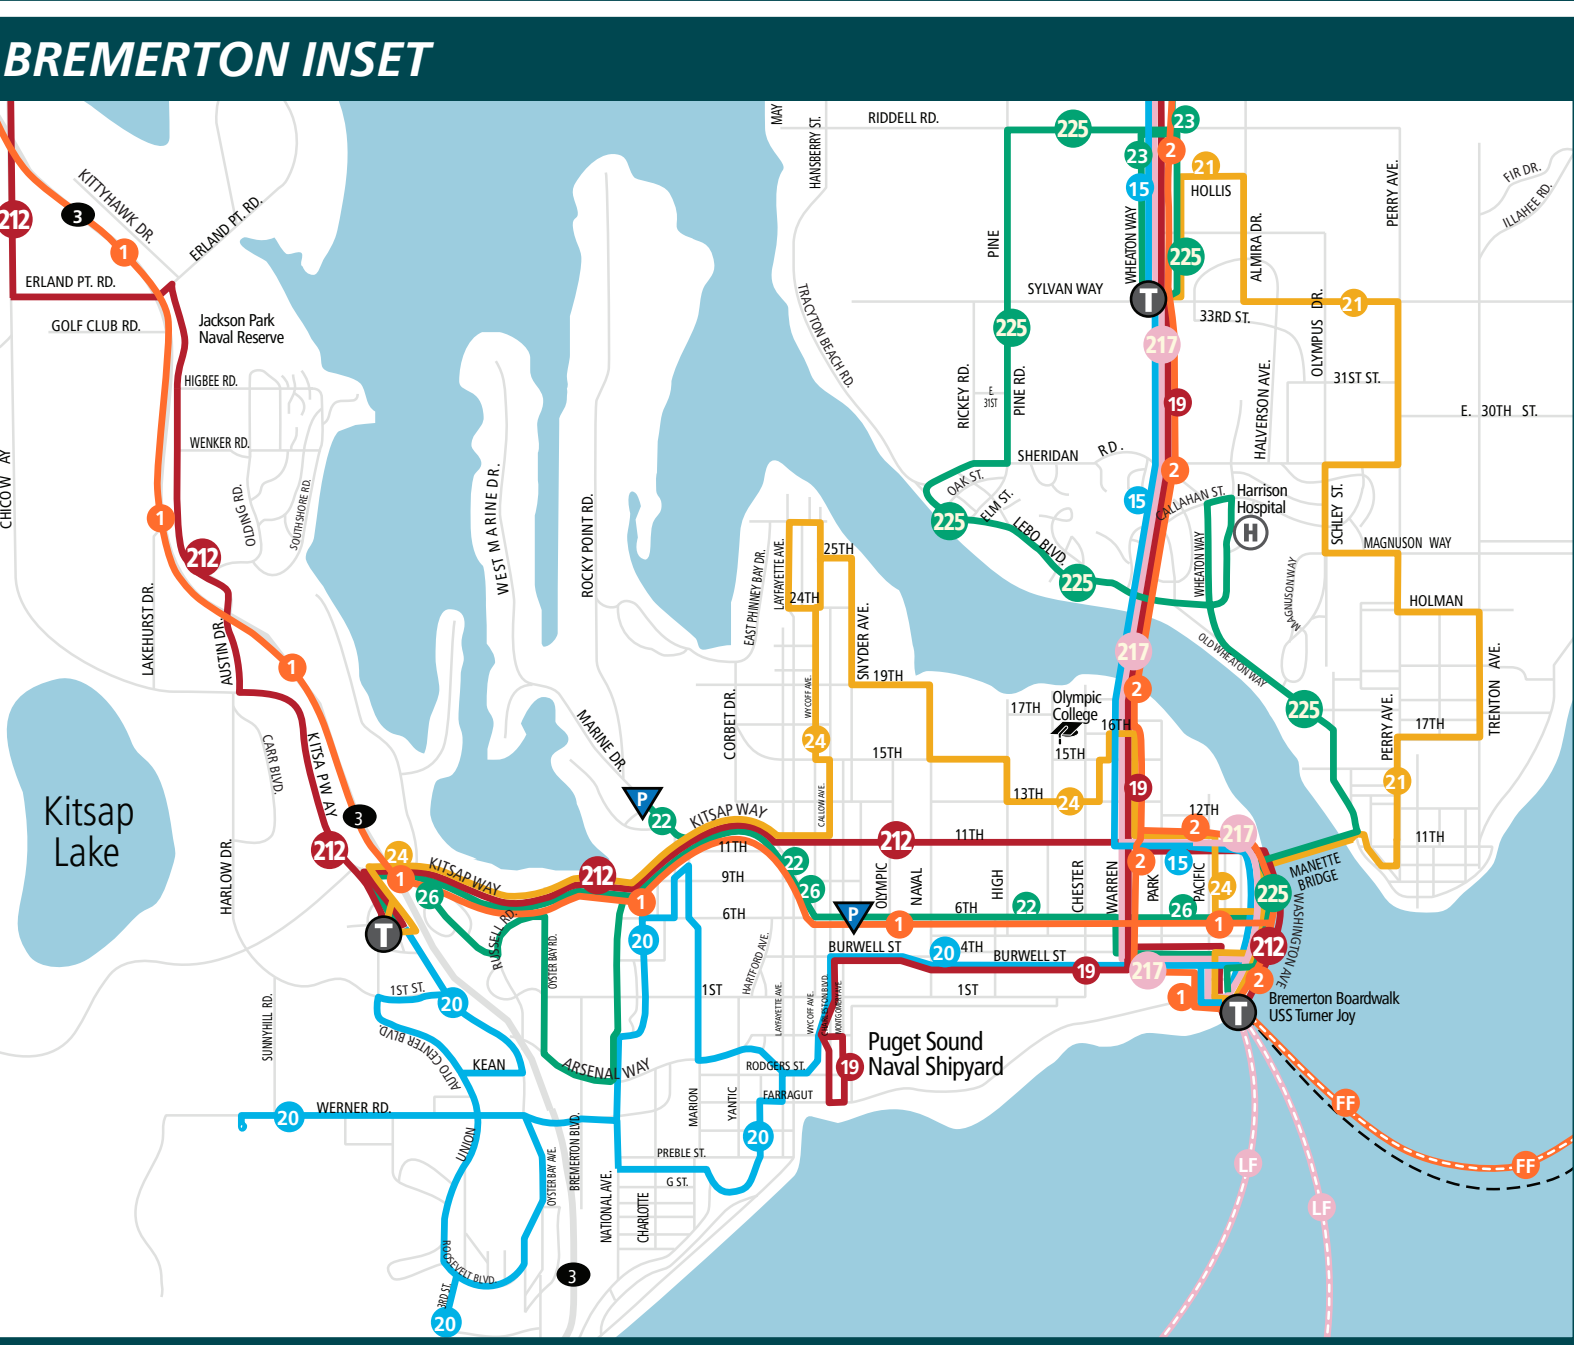

# Kitsap Transit System Map

- 9 South Park
  - 19 Crossroads Shuttle
  - 32 Poulsbo/Silverdale
  - 35 Old Town
  - 91 Kingston/Bainbridge
  - 93 Manzanita
  - 212 Bremerton/Silverdale West
- 
- 15 McWilliams Shuttle
  - 20 Navy Yard City
  - 36 Ridgetop Shuttle
  - 44 Poulsbo Central Loop
  - 81 Annapolis Commuter
  - 94 Agate Point
  - 98 Fort Ward
  - 302 Kingston/Suquamish Fast Ferry
- 
- 8 Bethel
  - 21 Perry Avenue
  - 24 Olympic College
  - 37 Fairgrounds Shuttle
  - 92 Kingston/Suquamish
  - 96 Sunrise
  - 97 Crystal Springs
  - 106 Fletcher Bay

- 4 Tremont
  - 22 Gateway Express
  - 23 Kariotis
  - 26 Bay Vista
  - 33 Silverdale/Bainbridge
  - 86 Southworth Shuttle
  - 95 Battle Point
  - 99 Bill Point
  - 225 Sheridan Park
  - 307 Kingston/North Viking Fast Ferry Express
- 
- 5 Sidney
  - 34 Bangor Shuttle
  - 85 Mullenix Express
  - 90 Poulsbo/Bainbridge
  - 217 Bremerton/Silverdale East
  - LF Local Foot Ferries
- 
- 1 North Kitsap Express
  - 2 Central Kitsap Express
  - FF Fast Ferry Bremerton - Seattle
  - PC Purdy Connection
  - KR Kingston Ride
  - SK SK Ride
  - BI BI Ride

This map is intended for general transit information only, and subject to change. Refer to individual schedules for specific information.