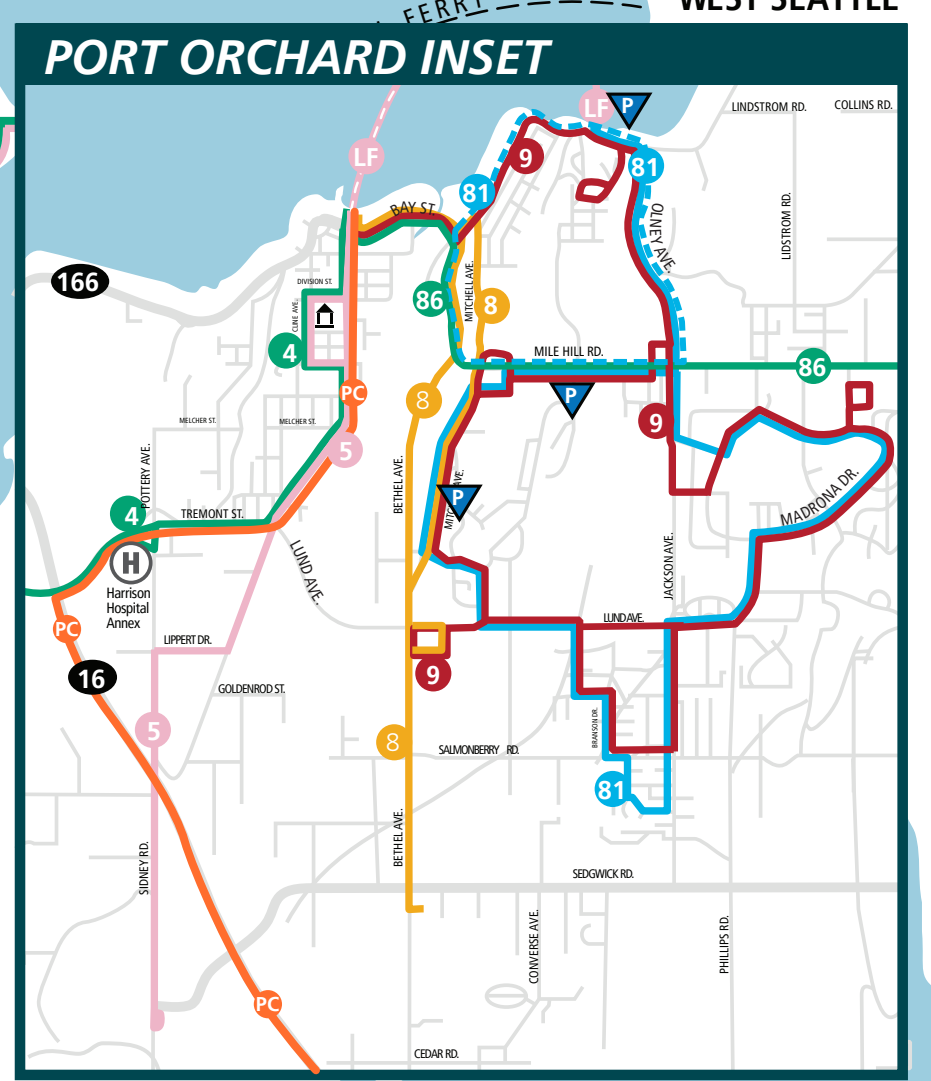

# Kitsap Transit System Map

- 9 South Park
  - 19 Crossroads Shuttle
  - 32 Poulsbo/Silverdale
  - 35 Old Town
  - 91 Kingston/Bainbridge
  - 93 Manzanita
  - 212 Bremerton/Silverdale West
- 
- 15 McWilliams Shuttle
  - 20 Navy Yard City
  - 36 Ridgetop Shuttle
  - 44 Poulsbo Central Loop
  - 81 Annapolis Commuter
  - 94 Agate Point
  - 98 Fort Ward
  - 302 Kingston/Suquamish Fast Ferry
- 
- 8 Bethel
  - 21 Perry Avenue
  - 24 Olympic College
  - 37 Fairgrounds Shuttle
  - 92 Kingston/Suquamish
  - 96 Sunrise
  - 97 Crystal Springs
  - 106 Fletcher Bay

- 4 Tremont
  - 22 Gateway Express
  - 23 Kariotis
  - 26 Bay Vista
  - 33 Silverdale/Bainbridge
  - 86 Southworth Shuttle
  - 95 Battle Point
  - 99 Bill Point
  - 225 Sheridan Park
  - 307 Kingston/North Viking Fast Ferry Express
- 
- 5 Sidney
  - 34 Bangor Shuttle
  - 85 Mullenix Express
  - 90 Poulsbo/Bainbridge
  - 217 Bremerton/Silverdale East
  - LF Local Foot Ferries
- 
- 1 North Kitsap Express
  - 2 Central Kitsap Express
  - FF Fast Ferry Bremerton - Seattle
  - PC Purdy Connection
  - KR Kingston Ride
  - SK SK Ride
  - BI BI Ride

This map is intended for general transit information only, and subject to change. Refer to individual schedules for specific information.