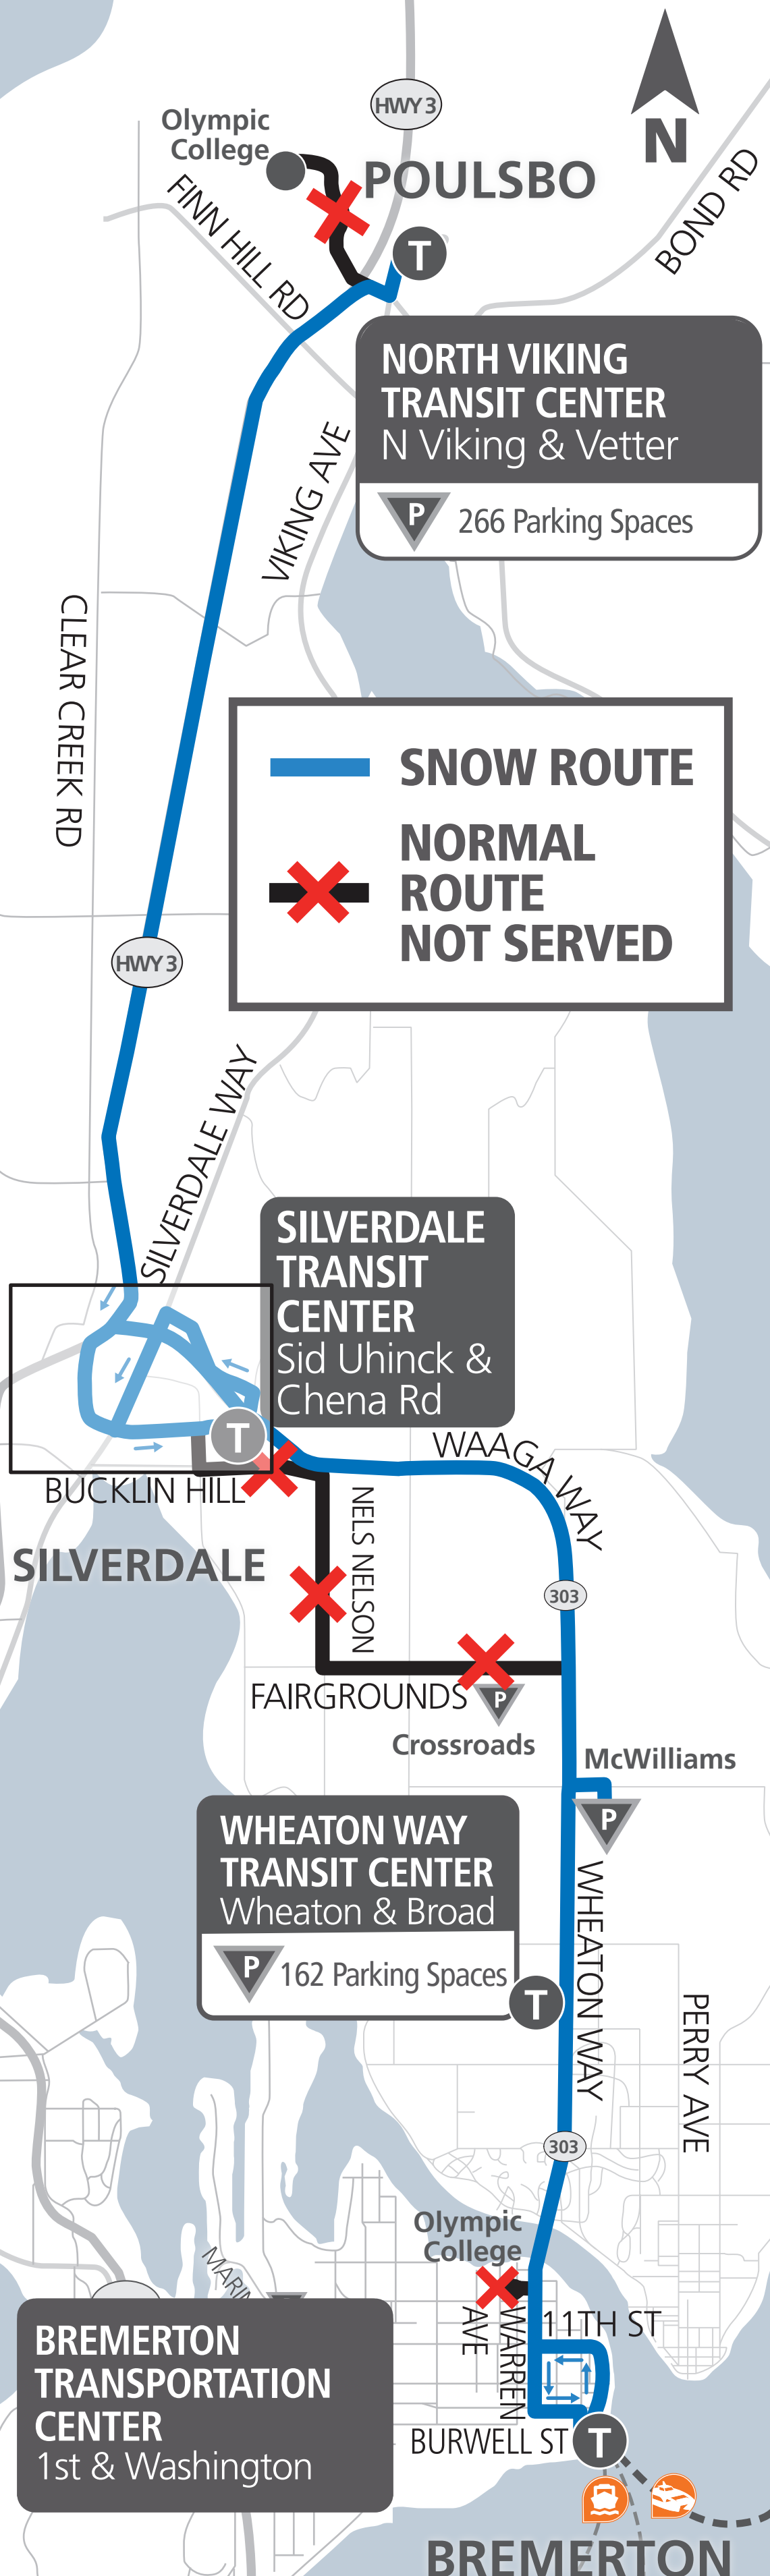

**TO NORTH VIKING TRANSIT CENTER**

**TO BREMERTON TRANSPORTATION CENTER**

**NORTH VIKING TRANSIT CENTER**  
N Viking & Vetter  
P 266 Parking Spaces

**SNOW ROUTE**  
**NORMAL ROUTE NOT SERVED**

**SILVERDALE TRANSIT CENTER**  
Sid Uhinck & Chena Rd

**WHEATON WAY TRANSIT CENTER**  
Wheaton & Broad  
P 162 Parking Spaces

**BREMERTON TRANSPORTATION CENTER**  
1st & Washington