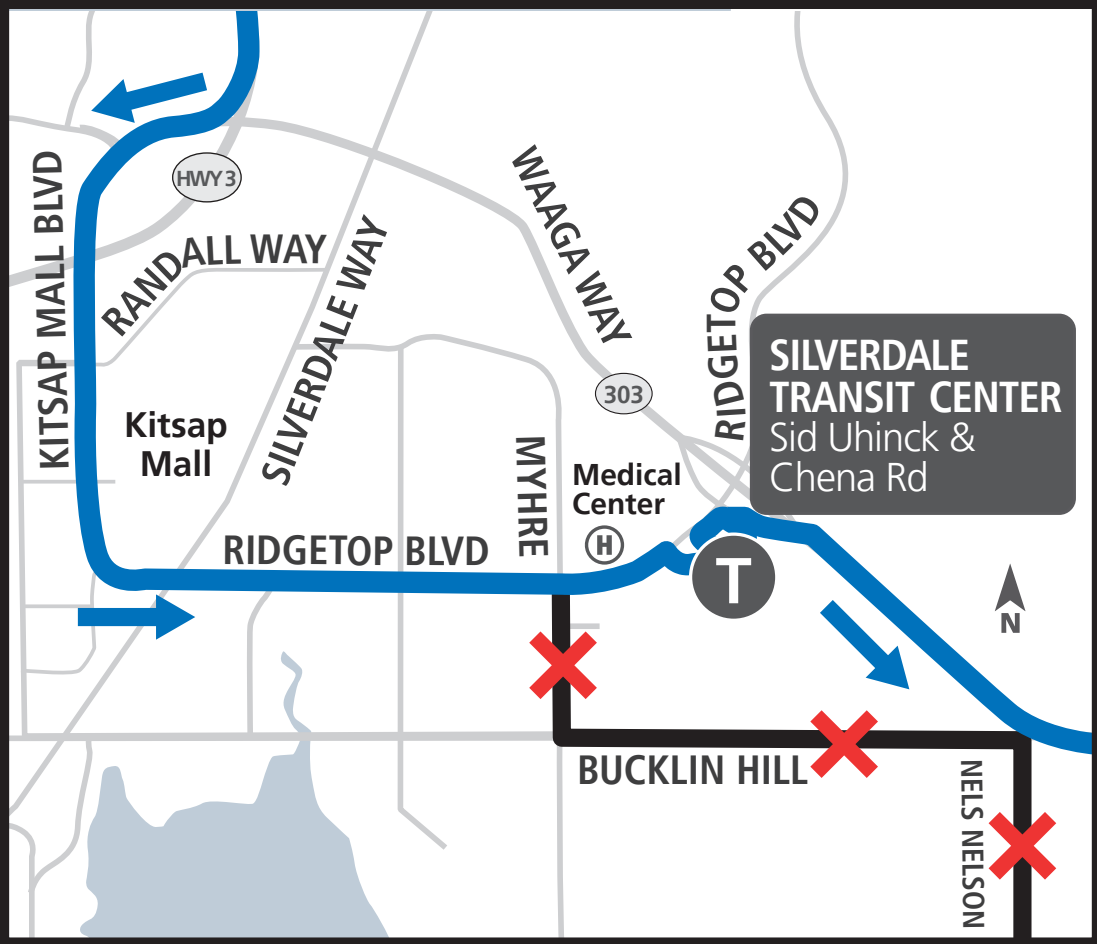

**TO NORTH VIKING TRANSIT CENTER**

**TO BREMERTON TRANSPORTATION CENTER**

**NORTH VIKING TRANSIT CENTER**  
N Viking & Vetter  
P 266 Parking Spaces

**SNOW ROUTE**  
**NORMAL ROUTE NOT SERVED**

**SILVERDALE TRANSIT CENTER**  
Sid Uhinck & Chena Rd

**WHEATON WAY TRANSIT CENTER**  
Wheaton & Broad  
P 162 Parking Spaces

**BREMERTON TRANSPORTATION CENTER**  
1st & Washington