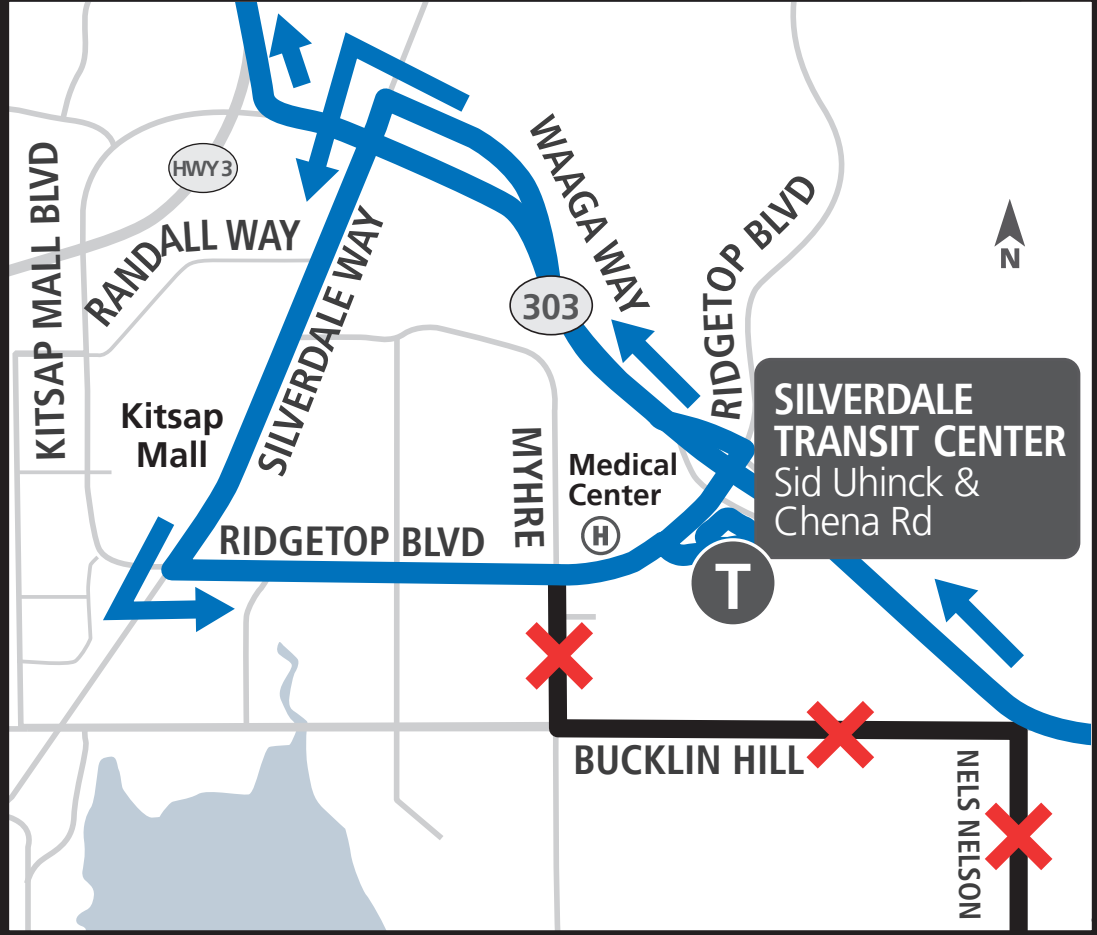

**TO NORTH VIKING TRANSIT CENTER**

**TO BREMERTON TRANSPORTATION CENTER**

**NORTH VIKING TRANSIT CENTER**  
N Viking & Vetter  
P 266 Parking Spaces

**SNOW ROUTE**  
**NORMAL ROUTE NOT SERVED**

**SILVERDALE TRANSIT CENTER**  
Sid Uhinck & Chena Rd

**WHEATON WAY TRANSIT CENTER**  
Wheaton & Broad  
P 162 Parking Spaces

**BREMERTON TRANSPORTATION CENTER**  
1st & Washington