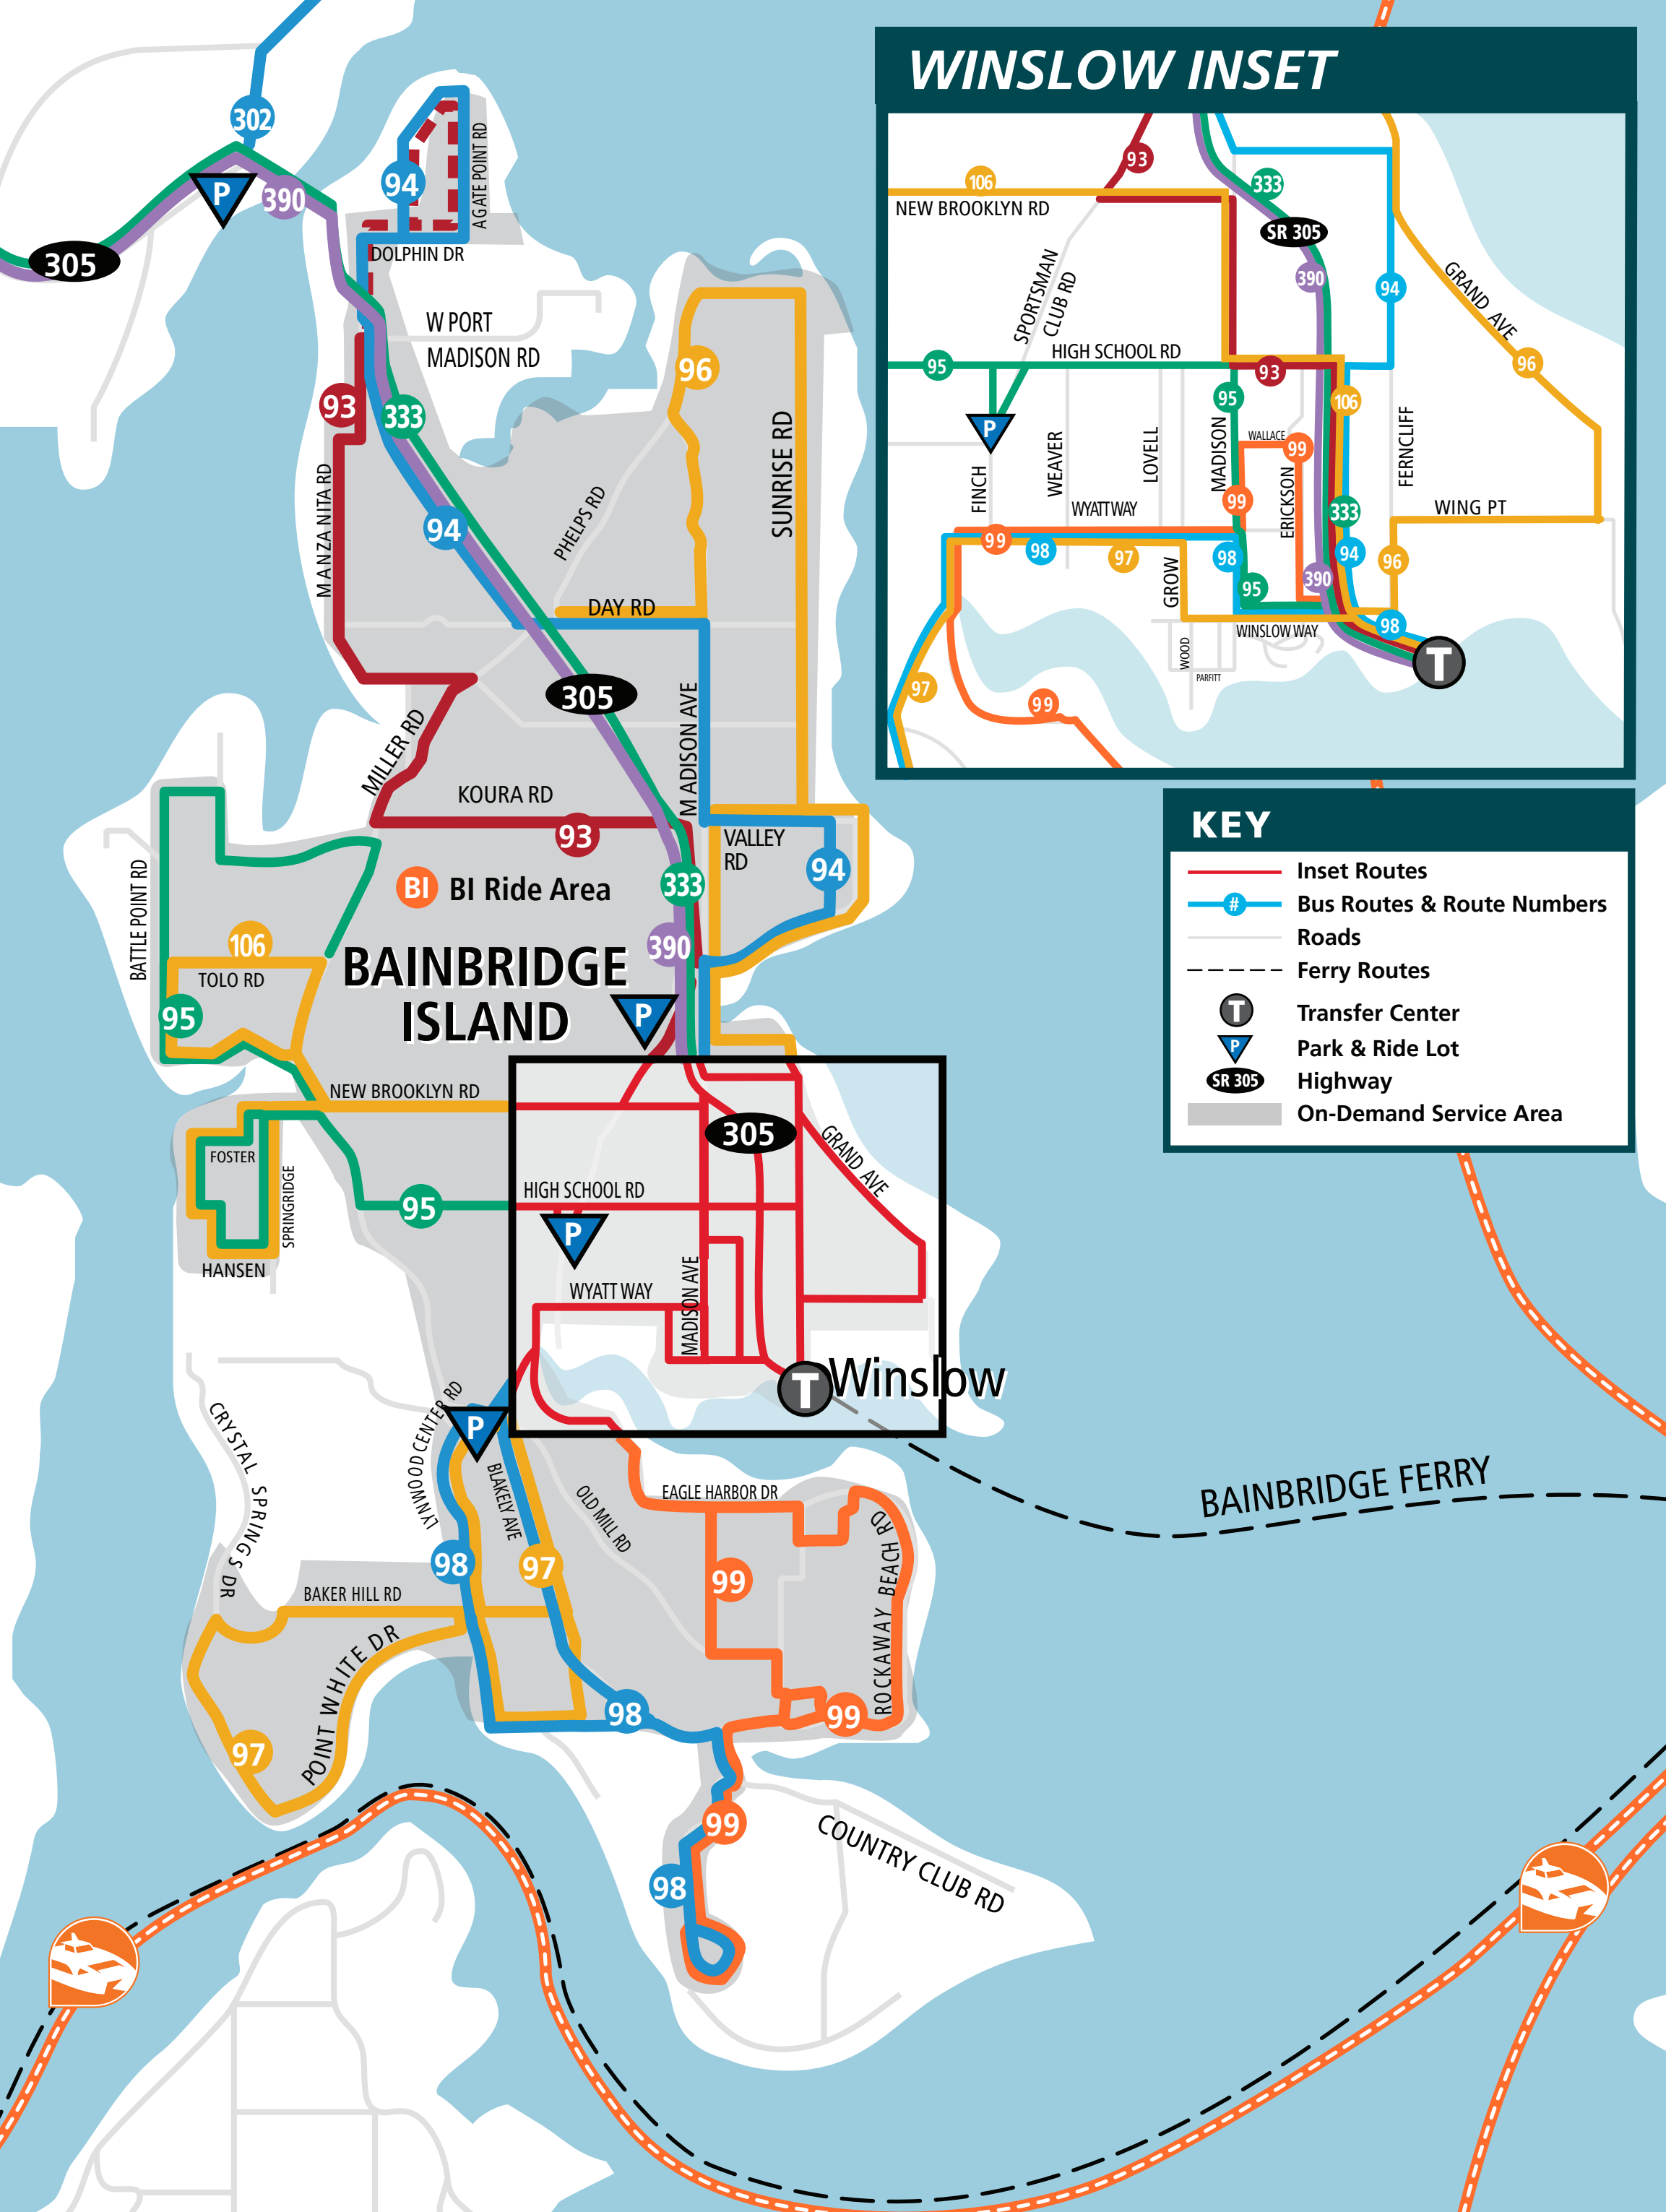

WINSLOW INSET

KEY

- Inset Routes
- Bus Routes & Route Numbers
- Roads
- Ferry Routes
- Transfer Center
- Park & Ride Lot
- Highway
- On-Demand Service Area

BAINBRIDGE ISLAND

BI BI Ride Area

T Winslow

BAINBRIDGE FERRY