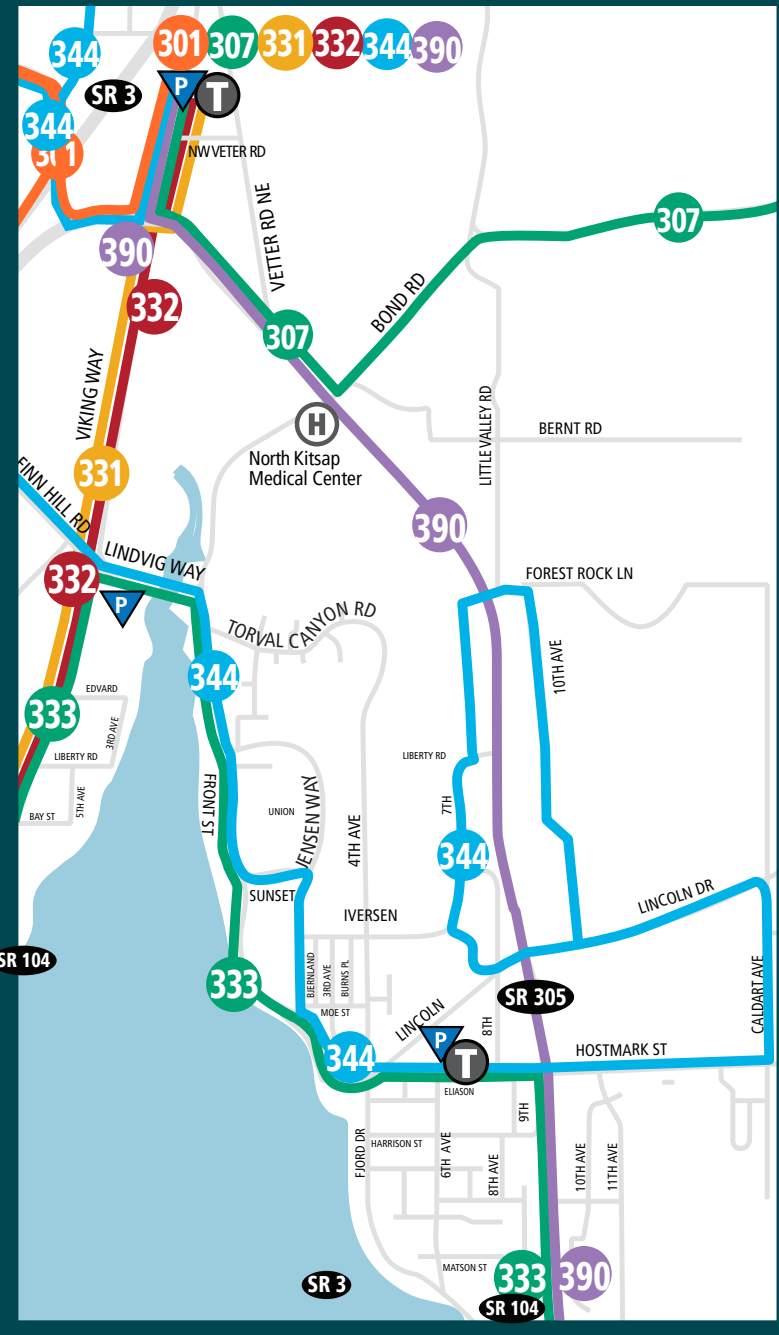

POULSBO INSET

KEY

- Inset Routes
- # Bus Routes & Route Numbers
- Roads
- Ferry Routes
- H Medical Centers
- T Transit Center
- P Park & Ride Lot
- SR 3 Highway
- Dial-A-Ride Service Area