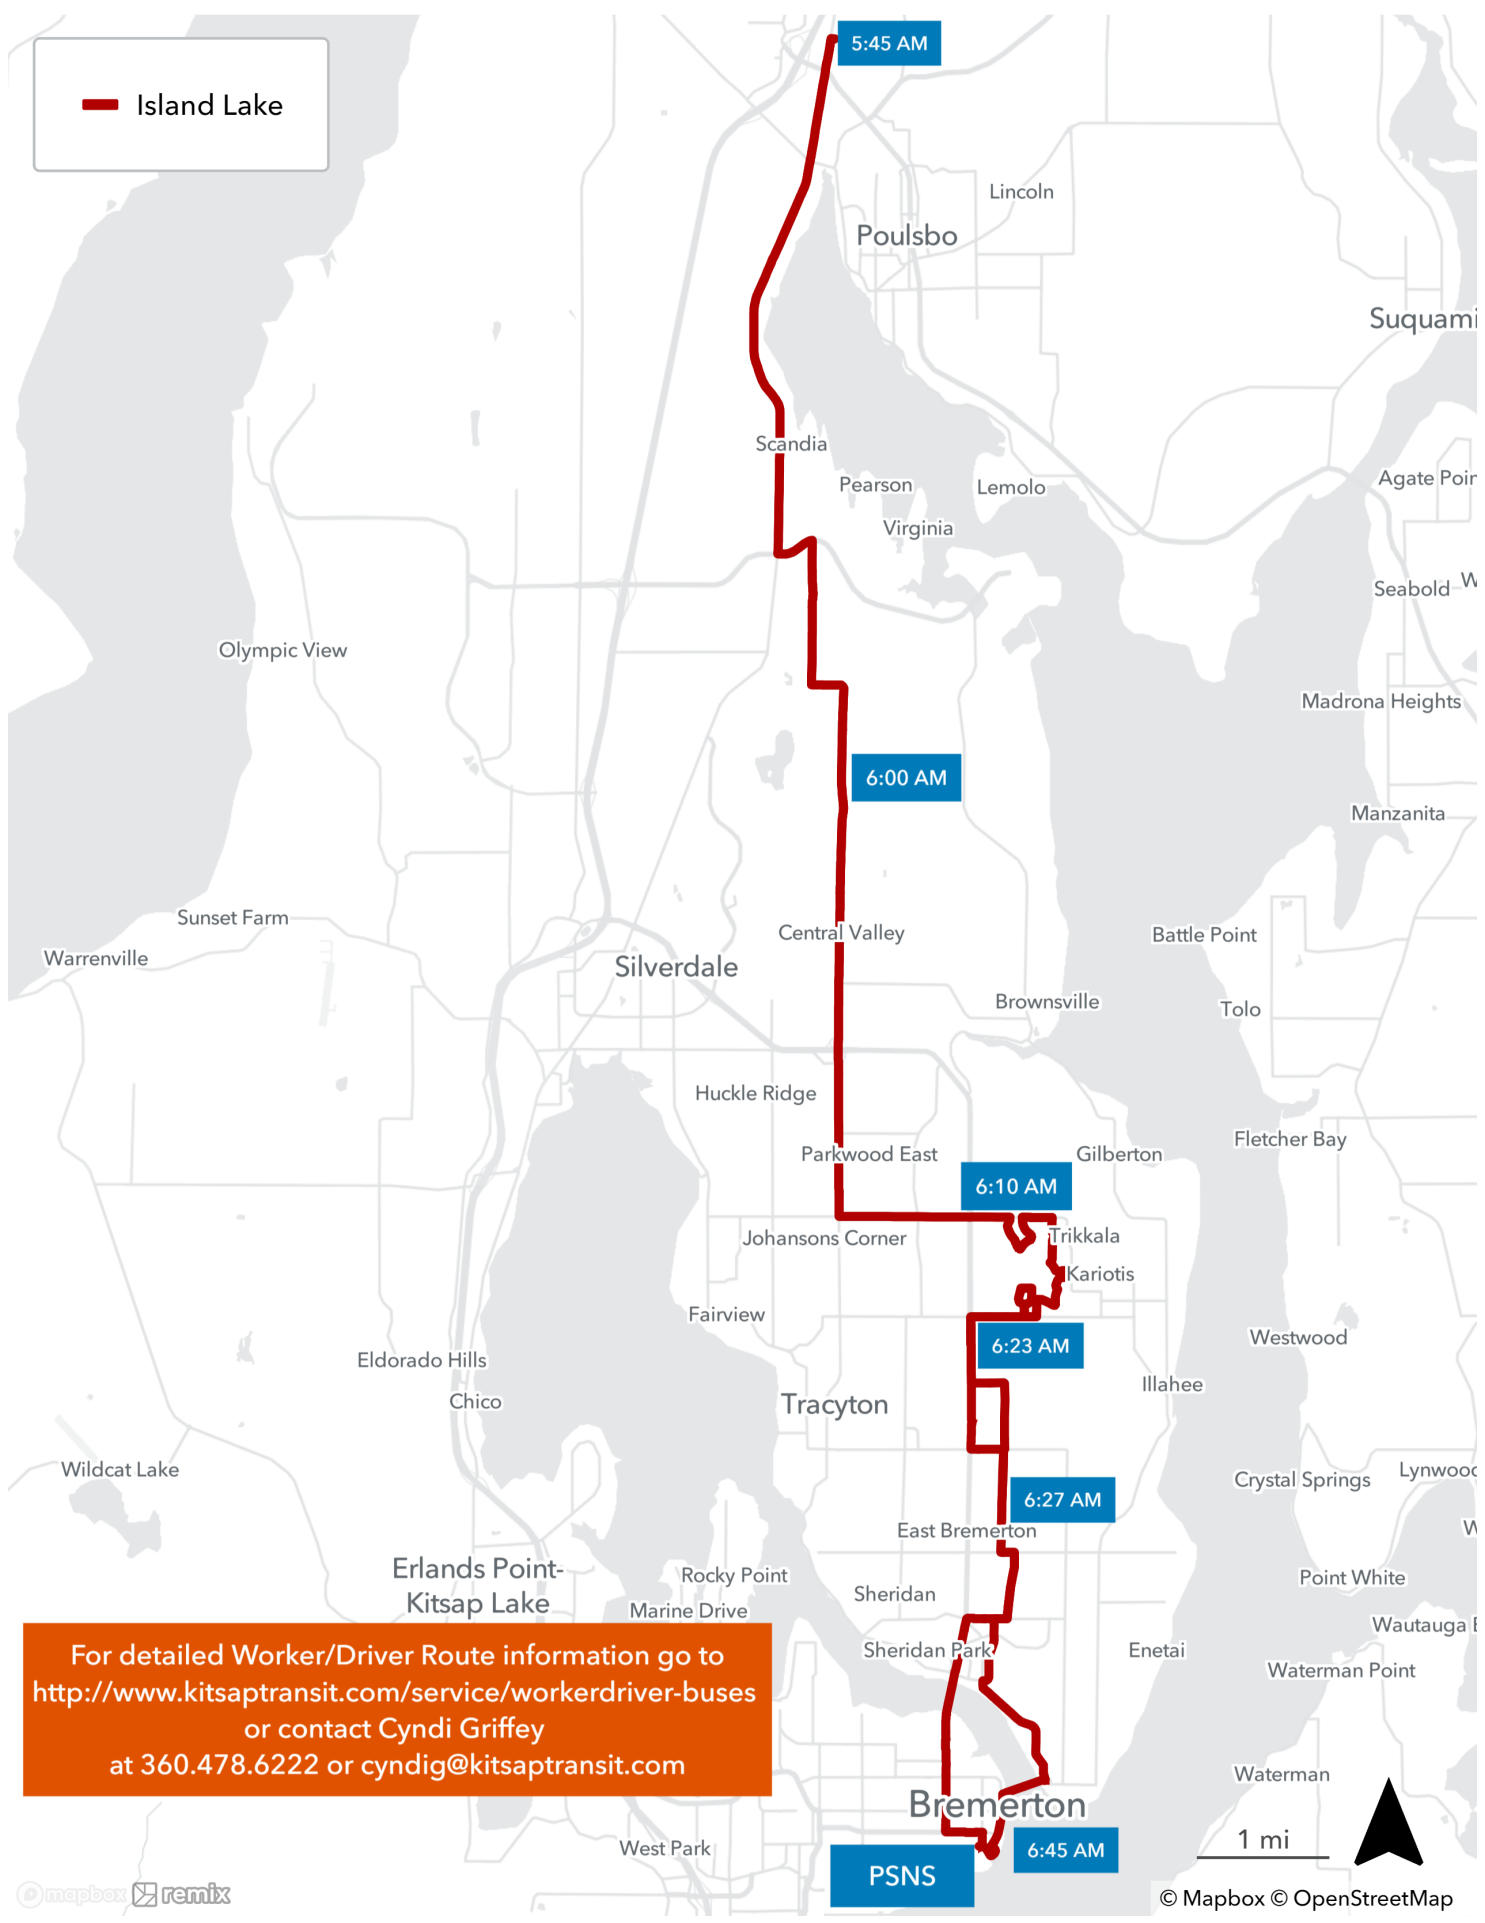

— Island Lake

For detailed Worker/Driver Route information go to <http://www.kitsaptransit.com/service/workerdriver-buses> or contact Cyndi Griffey at 360.478.6222 or cyndig@kitsaptransit.com