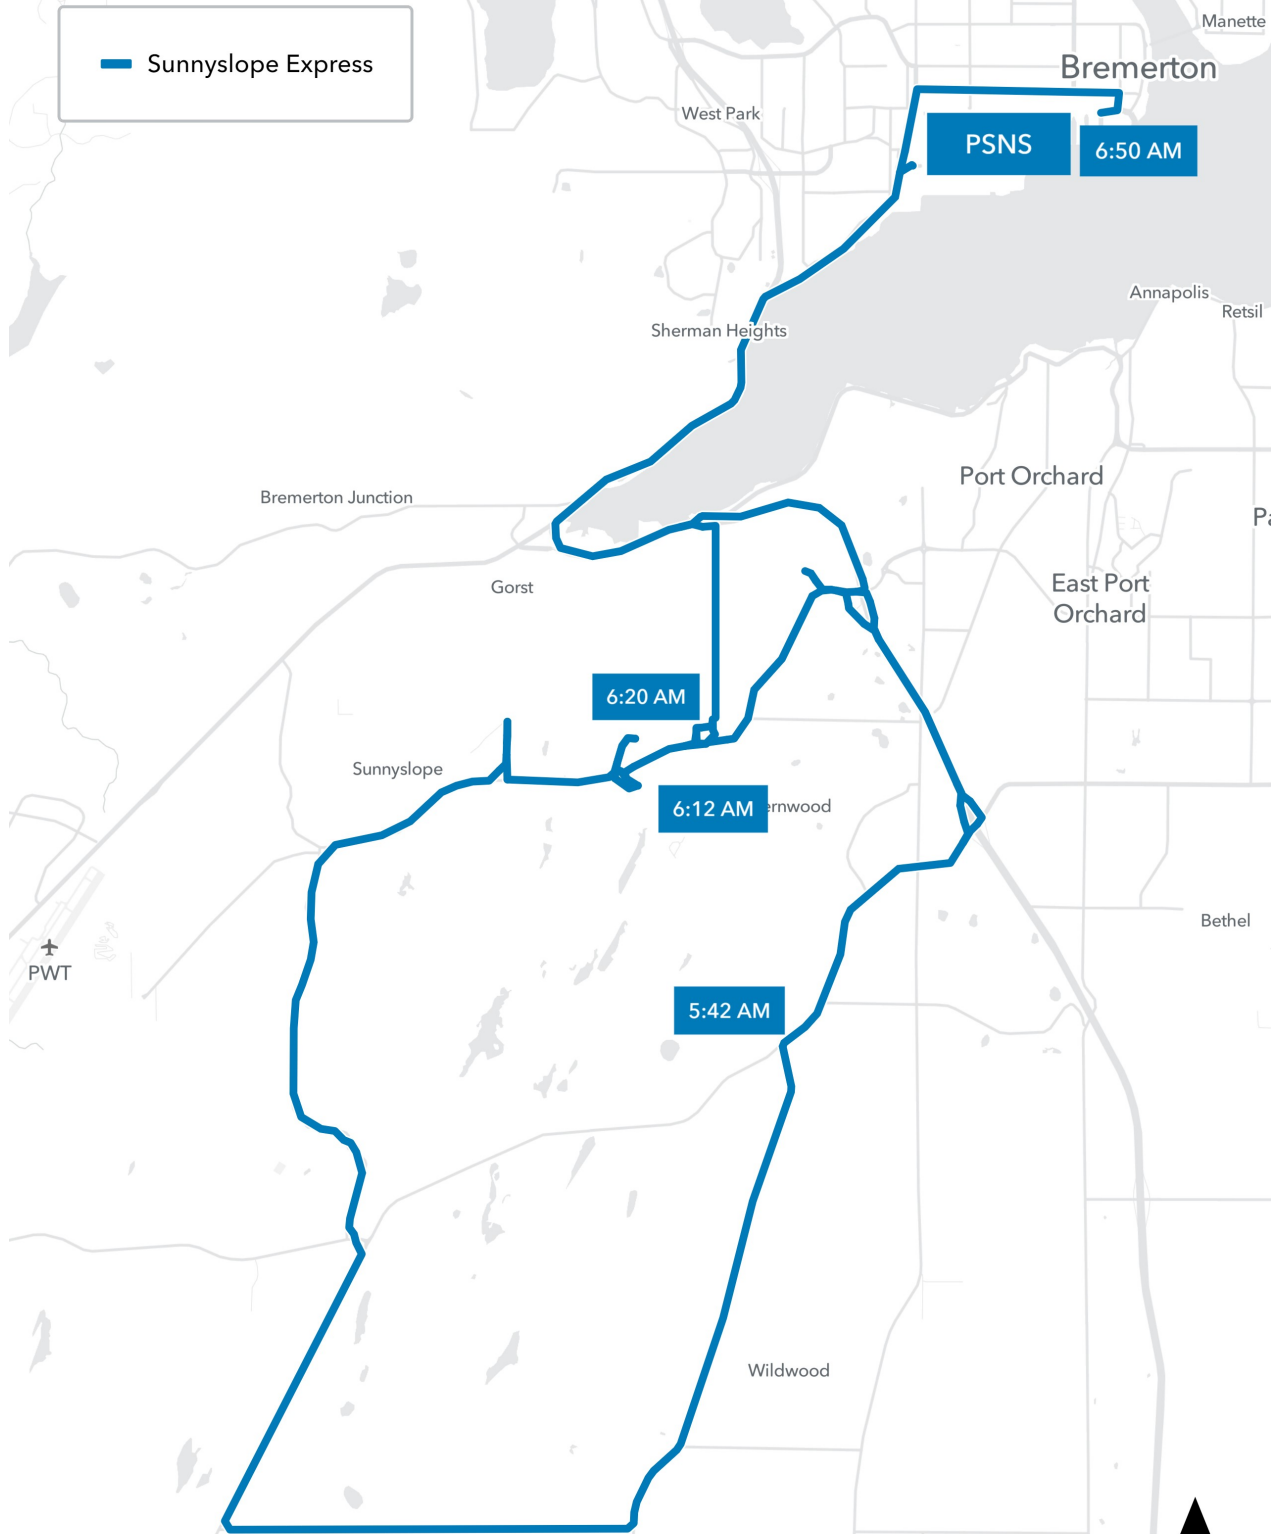

— Sunnyslope Express

✈ PWT

3000 ft